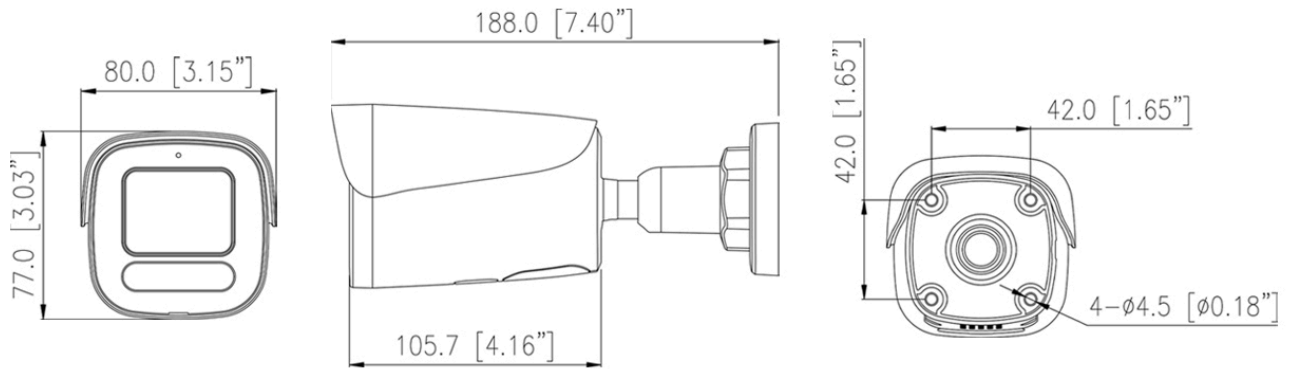

## Key Features

- 1/2.7" progressive scan CMOS
- Max. 5MP(2880×1620) @25/30fps resolution
- 2.7 to 13.5mm motorized varifocal lens
- Support face, human, vehicle detection and capture
- Intelligent analytics: intrusion, single line crossing, double line crossing, loitering, wrong-way, illegal parking, smart motion detection and people counting
- True WDR (120dB), 3D DNR, ROI, HLC, BLC, Defog
- Built-in IR and warm lights, Smart illumination distance up to 40 m
- Supports red and blue lights alarm linkage to warn intruder
- 1/1 audio in/out, 1/1 alarm in/out, built-in mic and speaker
- Built-in SD card slot, up to 1TB microSD card
- IP66 protection

Supply Chain Security	SBOM
<b>Interface</b>	
Network Interface	1 × Ethernet (10/100 Base-T), RJ-45 connector
Built-in Microphone	Supported
Built-in Speaker	Supported
Audio Interface	1ch Input, 1ch Output
Alarm Interface	1ch Input, 1ch Output
SD Card Slot	Built-in microSD card slot, up to 1 TB
Reset Button	Supported
<b>General</b>	
Language	English, Chinese, Traditional Chinese, Polish, Italian, Portuguese, Spanish, Russian, French, Czech, Hungarian, Japanese, Korean. Default: English
Power Supply	12 VDC (-15% to +25%) / PoE (802.3af)
Power Consumption	Typical: 2.2 W (12 VDC); approx. 2.8 W (PoE) Max (with IR or Warm Light + Speaker + Red/Blue Lights on): 10 W (12 VDC); approx. 12.5 W (PoE)
Operating Temperature	-30°C to 60°C (-22°F to 140°F)
Operating Humidity	Less than 95% RH
Ingress Protection	IP66
Certifications	CE-EMC - EN 55032, EN IEC 61000-6-3, EN IEC 61000-3-2, EN 61000-3-3, EN 55035, EN 50130-4 FCC 47 CFR Part 15 Subpart B
Material	Aluminum alloy body
Dimensions	188.0 × 80 × 77 mm (7.40 × 3.15 × 3.03 inch)
Net Weight	Approx. 0.58 kg (1.28 lb)
<b>DORI Distance (EN62676-4 standard)</b>	
Detect	80 to 208 m (262.5 to 682.4 ft)
Observe	32 to 83.2 m (105.0 to 273.0 ft)
Recognize	16 to 41.6 m (52.5 to 136.5 ft)
Identify	8 to 20.8 m (26.2 to 68.2 ft)

## Dimensions (mm)