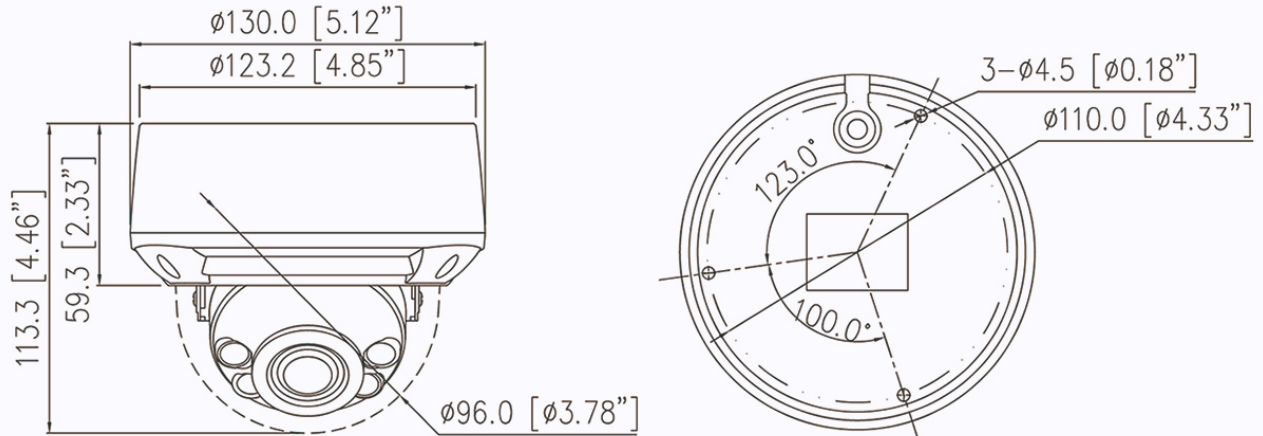

Dimensions (mm)

Accessories

Optional:

IK-AJ57 Junction Box	IK-ACC01 Pendant Cap	IK-AC02 Ceiling Mount	IK-AW01 Wall Mount
IK-AW02 Wall Mount	IK-AP01 Pole Mount	IK-ACR02 Corner Mount	IK-AF01 Recessed Mount