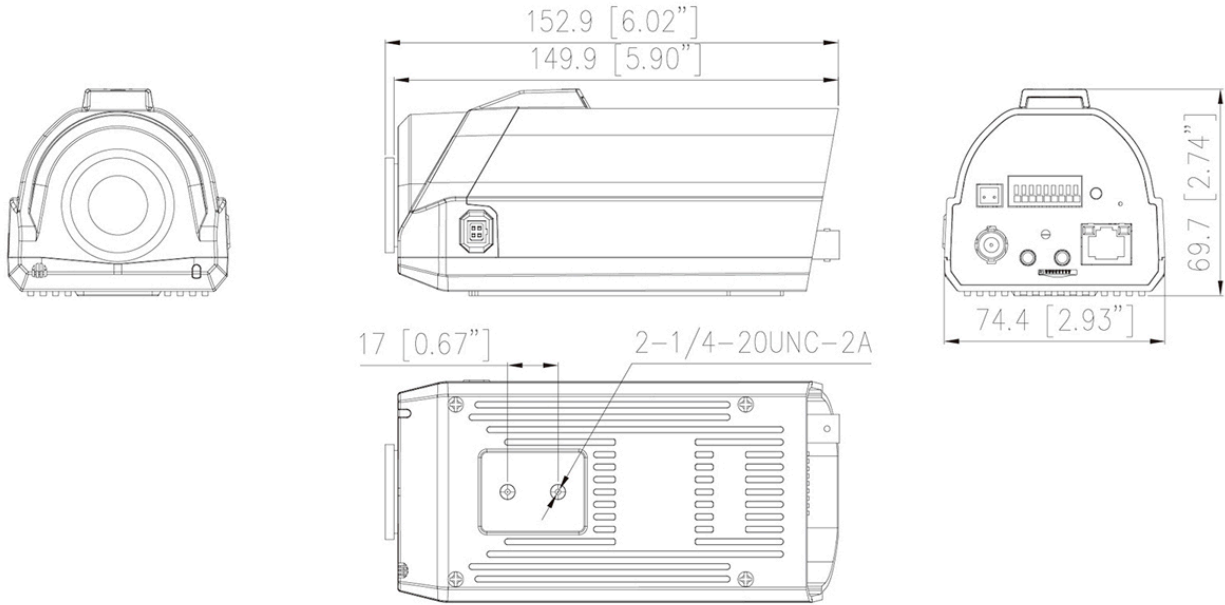

Dimensions (mm)

Accessories

Optional:

IK-AH515(H)(F) Housing	IK-AW385 Wall Mount	IK-M8A3816 Lens	IK-M5A1250 Lens