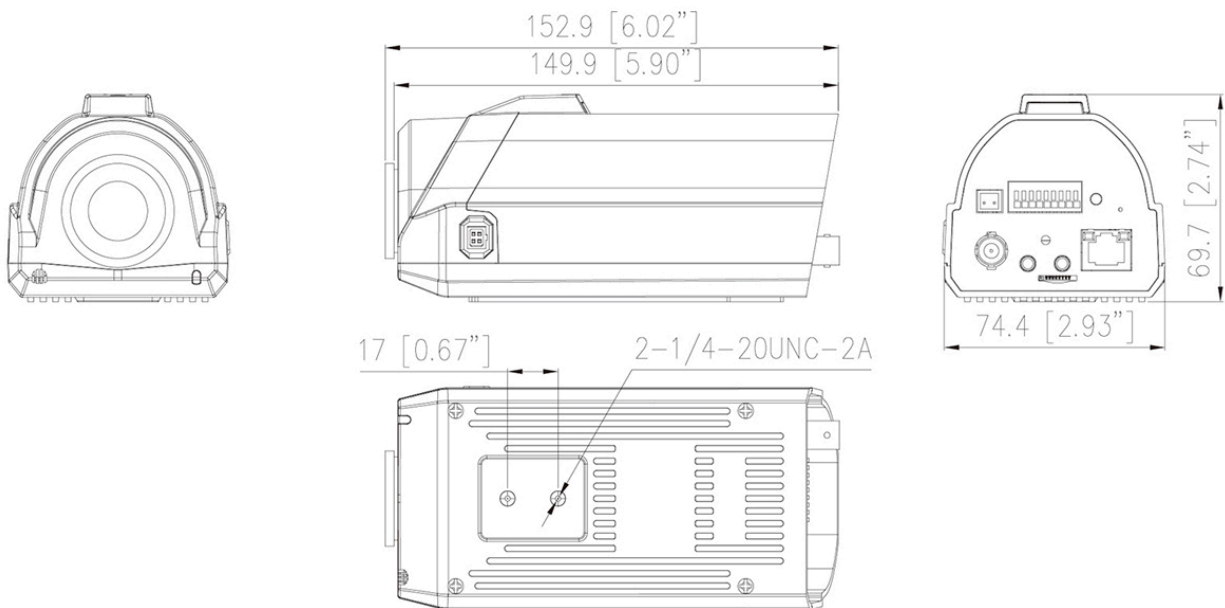

SD Card Slot	Built-in, up to 1 TB
Reset Button	Supported
General	
Language	English, Chinese, Traditional Chinese, Polish, Italian, Portuguese, Spanish, Russian, French, Czech, Hungarian, Japanese, Korean. Default: English
Power Supply	12 VDC / 24 VAC (-10% to +25%) / PoE (802.3af)
Power Consumption	Typical: 4 W (12 VDC) / approx. 5.8 W (PoE) Max (Focusing): 6.4 W (12 VDC) / approx. 8.2 W (PoE)
Operating Temperature	-30°C to 60°C (-22°F to 140°F)
Operating Humidity	Less than 90% RH
Ingress Protection	N/A
Certifications	CE-EMC - EN 55032, EN IEC 61000-6-4, EN IEC 61000-3-2, EN 61000-3-3, EN 55035, EN 50130-4 FCC 47 CFR Part 15 Subpart B
Material	Aluminum alloy
Dimensions	152.9 × 74.4 × 69.7 mm (6.02 × 2.93 × 2.74 inch)
Net Weight	Approx. 0.4 kg (0.88 lb)

Dimensions (mm)