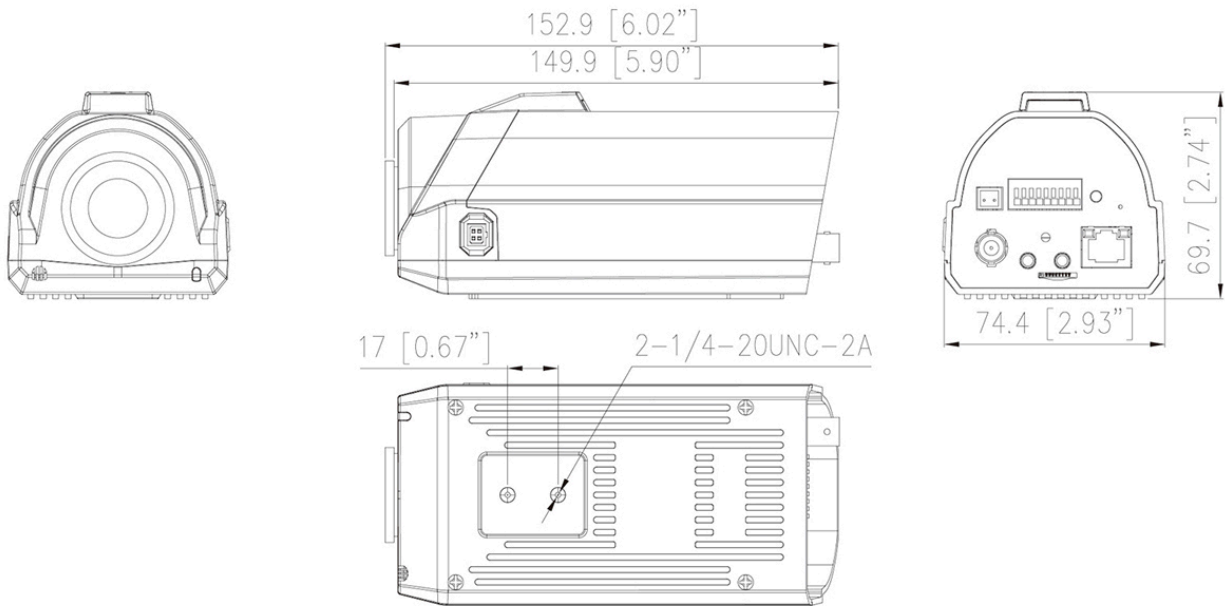

## Key Features

- 1/2.8" STARVIS™ CMOS
- Max. 5MP (2592×1944) @25/30fps resolution
- Supports face, human, and vehicle detection & capture.
- Intelligent analytics: Intrusion, smart motion detection, single line crossing, double line crossing, loitering, wrong-way detection, area people limit, perimeter detection, illegal parking, running detection, fall detection, fight detection, and people counting.
- True WDR (120dB), 3D DNR, ROI, Defog, HLC
- Built-in microphone, 1/1 audio input/output, 1/1 alarm input/output
- Built-in microSD card slot (up to 1 TB)
- Support auto back focus (ABF)

General	
Language	English, Chinese, Traditional Chinese, Polish, Italian, Portuguese, Spanish, Russian, French, Czech, Hungarian, Japanese, Korean. Default: English
Power Supply	12 VDC/24 VAC (-10% to +25%)/PoE (802.3af)
Power Consumption	Max 2.5 W
Operating Temperature	-30°C to 60°C (-22°F to 140°F)
Operating Humidity	Less than 90% RH
Ingress Protection	N/A
Certifications	CE-EMC - EN 55032, EN IEC 61000-6-4, EN IEC 61000-3-2, EN 61000-3-3, EN 55035, EN 50130-4 FCC 47 CFR Part 15 Subpart B
Material	Aluminum alloy
Dimensions	152.9 × 74.4 × 69.7 mm (6.02 × 2.93 × 2.74 inch)
Net Weight	Approx. 0.4 kg (0.88 lb)

## Dimensions (mm)