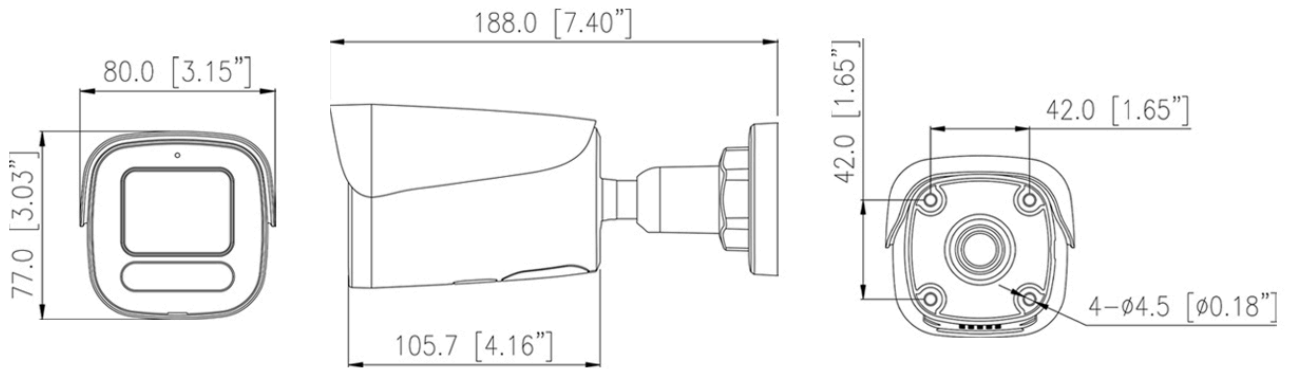

Dimensions (mm)

Accessories

Optional: