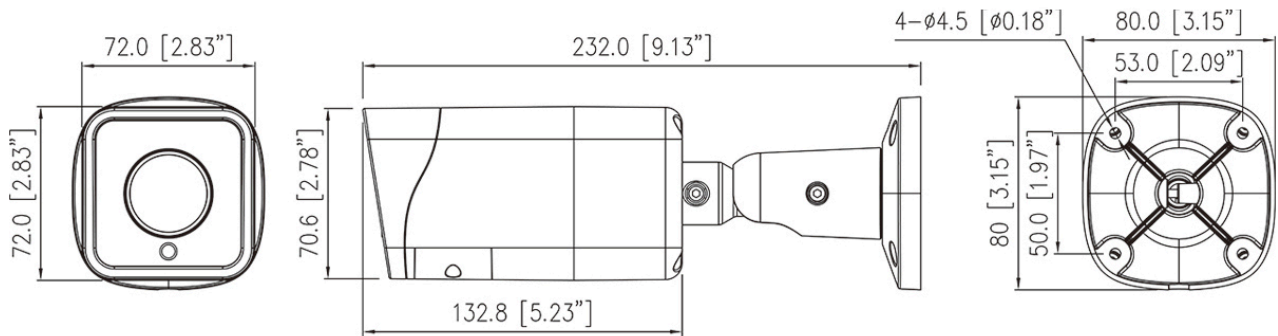

Dimensions (mm)

Accessories

Optional: