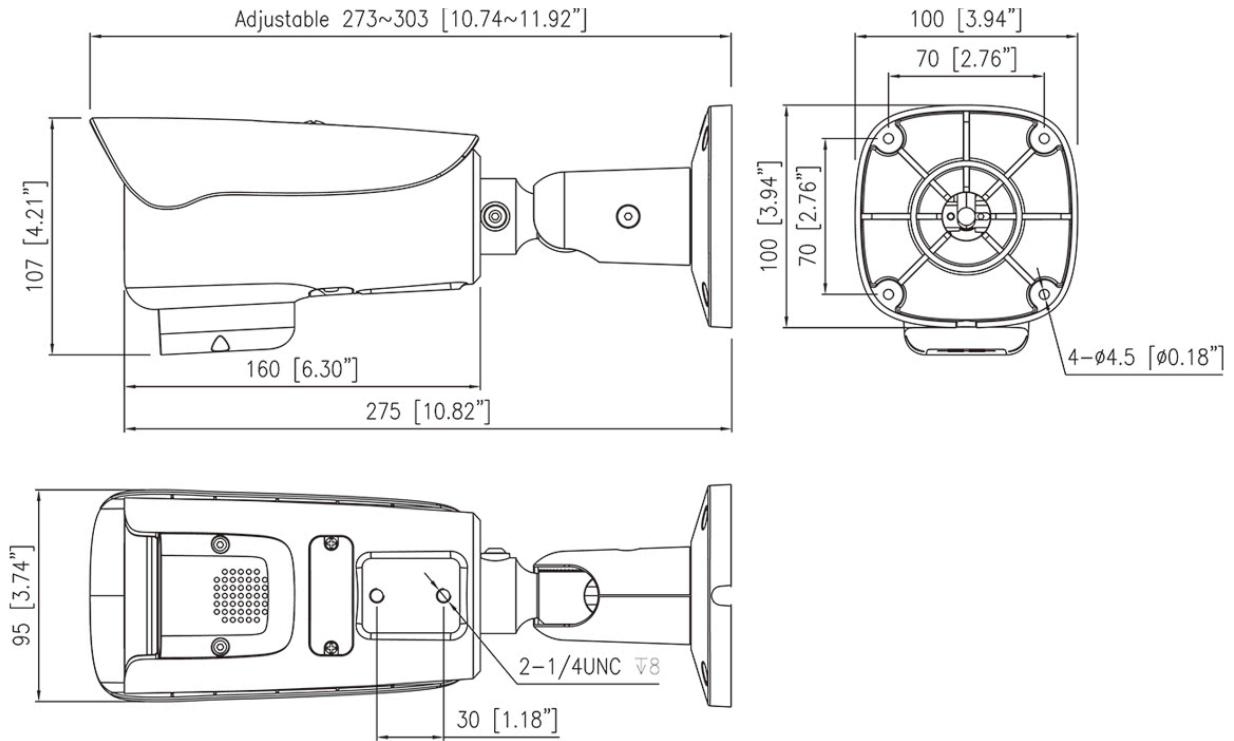

Dimensions (mm)

Accessories

Optional: