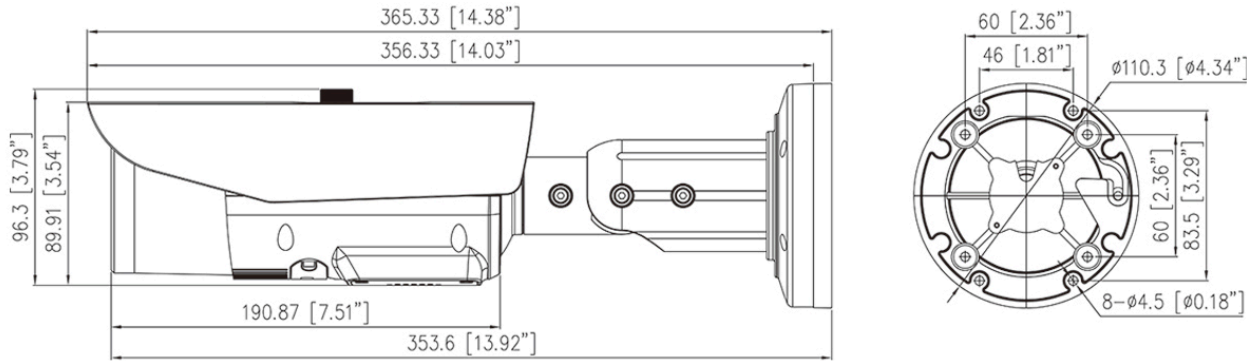

## Key Features

- 1/2.8" STARVIS™ CMOS
- Max. 4MP (2592×1520) @25/30fps resolution
- 2.7 to 13.5 mm motorized focal lens
- Supports face, human, and vehicle detection & capture.
- Intelligent analytics: Intrusion, smart motion detection, single line crossing, double line crossing, loitering, wrong-way detection, area people limit, perimeter detection, illegal parking, running detection, fall detection, fight detection, and people counting.
- True WDR (120dB), 3D DNR, ROI, Defog, HLC
- Smart IR distance up to 60 m
- Built-in microphone, 1/1 audio input/output, 1/1 alarm input/output
- Built-in microSD card slot (up to 1 TB)
- IP67, IK10-rated housing

## Specifications

Camera	
Image Sensor	1/2.8" Progressive Scan CMOS
Max Resolution	4MP, 2592(H) × 1520(V)
Shutter Speed	1/5 to 1/20,000s
Min Illumination	Color: 0.005 Lux @ (F1.6, AGC ON), B/W: 0.001 Lux @ (F1.6, AGC ON), 0 Lux with IR on
Day & Night	Auto (ICR)
Angle Adjustment	Pan: 0° to 360°, Tilt: 0° to 90°, Rotation: 0° to 360°
Lens	
Lens Type	Varifocal lens, Motorized focal
Focal Length	2.7 to 13.5 mm
Max. Aperture	F1.6
Field of View (FOV)	H: 96.6° to 27°, V: 51.9° to 15.1°
Iris	Fixed Iris
Illuminator	
Type	IR
IR wavelength	850 nm
Distance	Up to 60 m (196.9 ft)
Control	Auto/Manual
Intelligent Analytics	
AI Multi-Target	- Supports face, human, and vehicle detection & capture. - Supports multiple frame modes: Full Frame, Four-Corner Frame, Mosaic.
Intelligent Analysis	Intrusion, smart motion detection, single line crossing, double line crossing, loitering, wrong-way detection, area people limit, perimeter detection, illegal parking, running detection, fall detection, and fight detection. - Supports accurate target classification (human/vehicle)
People Counting	Supported
Video & Audio	
Number of Streams	3 Streams
Resolution	Stream1: 2592×1520, 2560×1440, 2304×1296, 1920×1080, 1280×720 Stream2: D1, VGA, CIF Stream3: VGA, CIF, QVGA
Frame Rate	Up to 25/30fps
Bit Rate Control	CBR/VBR

## Dimensions (mm)