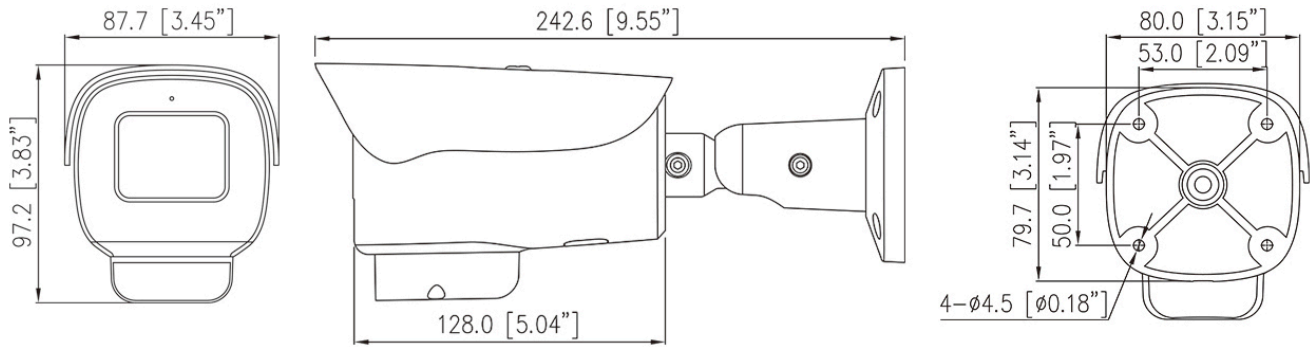

Dimensions (mm)

Accessories

Optional: