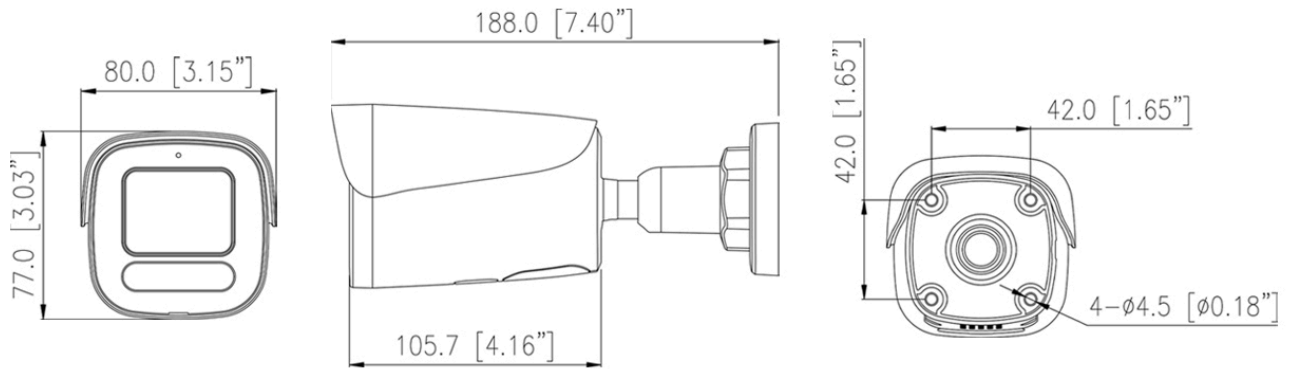

Dimensions (mm)

Accessories

Optional: