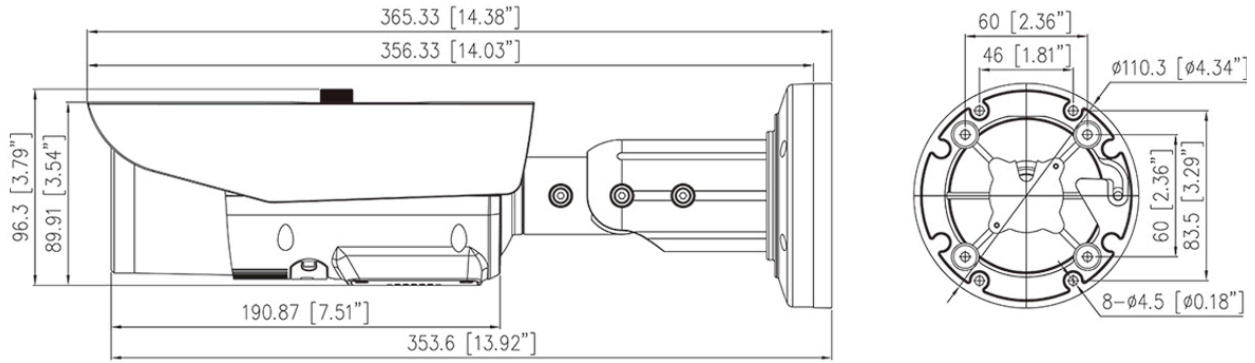

Dimensions (mm)

Accessories

Optional: