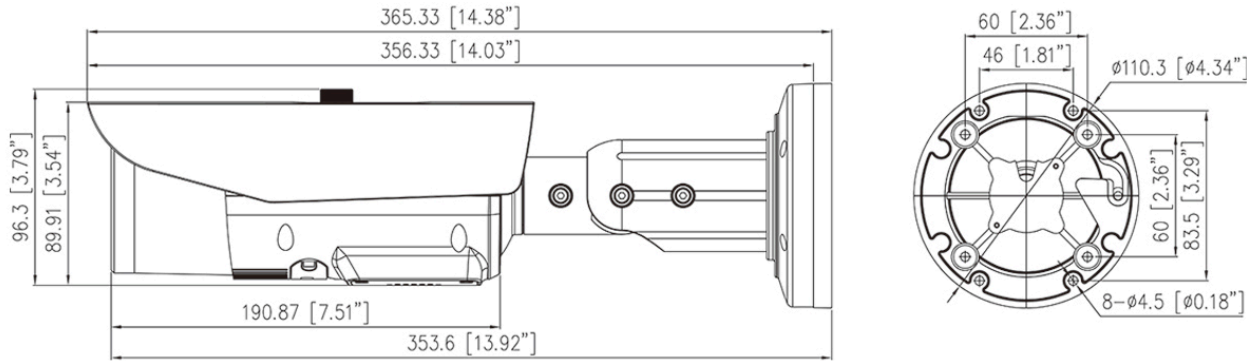

## Key Features

- 1/2.8" STARVIS™ CMOS
- Max. 5MP(2592×1944) @25/30fps resolution
- 2.7 to 13.5 mm motorized focal lens
- Supports face, human, and vehicle detection & capture.
- Intelligent analytics: Intrusion, smart motion detection, single line crossing, double line crossing, loitering, wrong-way detection, area people limit, perimeter detection, illegal parking, running detection, fall detection, fight detection, and people counting.
- True WDR (120dB), 3D DNR, ROI, Defog, HLC
- Smart IR distance up to 60 m
- Built-in microphone, 1/1 audio input/output, 1/1 alarm input/output
- Built-in microSD card slot (up to 1 TB)
- IP67, IK10-rated housing

## Specifications

Camera	
Image Sensor	1/2.8" Progressive Scan CMOS
Max Resolution	5MP, 2592(H) × 1944(V)
Shutter Speed	1/5 to 1/20,000s
Min Illumination	Color: 0.005 Lux @ (F1.6, AGC ON), B/W: 0.001 Lux @ (F1.6, AGC ON), 0 Lux with IR on
Day & Night	Auto (ICR)
Angle Adjustment	Pan: 0° to 360°, Tilt: 0° to 90°, Rotation: 0° to 360°
Lens	
Lens Type	Varifocal lens, Motorized focal
Focal Length	2.7 to 13.5 mm
Max. Aperture	F1.6
Field of View (FOV)	H: 98.3° to 27.5°, V: 71.3° to 20.3°
Iris	Fixed Iris
Illuminator	
Type	IR
IR wavelength	850 nm
Distance	Up to 60 m (196.9 ft)
Control	Auto/Manual
Intelligent Analytics	
AI Multi-Target	- Supports face, human, and vehicle detection & capture - Supports multiple frame modes: Full Frame, Four-Corner Frame, Mosaic
Intelligent Analysis	Intrusion, smart motion detection, single line crossing, double line crossing, loitering, wrong-way detection, area people limit, perimeter detection, illegal parking, running detection, fall detection, and fight detection. - Supports accurate target classification (human/vehicle)
People Counting	Supported
Video & Audio	
Number of Streams	3 Streams
Resolution	Stream1: 2592×1944, 2592×1520, 1920×1080, 1280×720 Stream2: D1, VGA, CIF Stream3: VGA, CIF, QVGA
Frame Rate	Up to 25/30fps
Bit Rate Control	CBR/VBR

## Dimensions (mm)