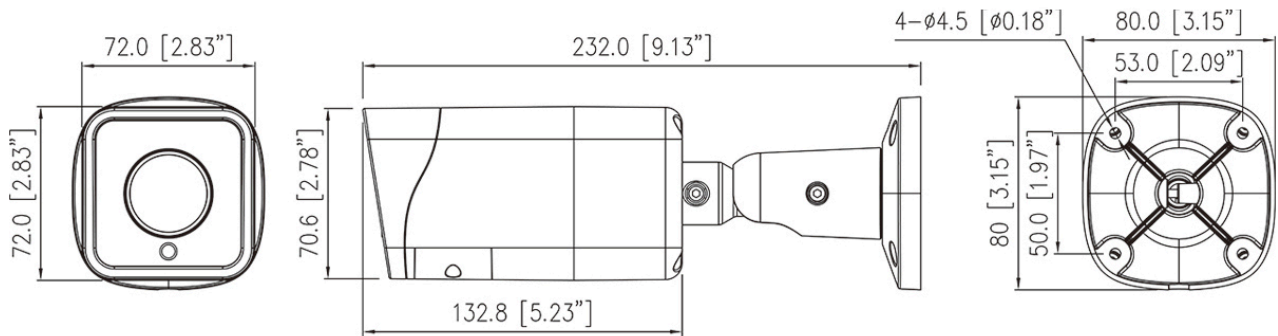

## Key Features

- 1/2.8" STARVIS™ CMOS
- Max. 5MP(2592×1944) @25/30fps resolution
- 2.7 to 12 mm motorized focal lens
- Supports face, human, and vehicle detection & capture.
- Intelligent analytics: Intrusion, smart motion detection, single line crossing, double line crossing, loitering, wrong-way detection, area people limit, perimeter detection, illegal parking, running detection, fall detection, fight detection, and people counting.
- True WDR (120dB), 3D DNR, ROI, Defog, HLC
- Smart IR distance up to 40 m
- 1/1 audio input/output, 1/1 alarm input/output
- Built-in microSD card slot (up to 1 TB)
- IP67-rated housing

## Specifications

Camera	
Image Sensor	1/2.8" Progressive Scan CMOS
Max Resolution	5MP, 2592(H) × 1944(V)
Shutter Speed	1/5 to 1/20,000s
Min Illumination	Color: 0.005 Lux @ (F1.6, AGC ON), B/W: 0.001 Lux @ (F1.6, AGC ON), 0 Lux with IR on
Day & Night	Auto (ICR)
Angle Adjustment	Pan: 0° to 360°, Tilt: 0° to 90°, Rotation: 0° to 360°
Lens	
Lens Type	Varifocal lens, Motorized focal
Focal Length	2.7 to 12 mm
Max. Aperture	F1.6
Field of View (FOV)	H: 94° to 30.5°, V: 68.2° to 22.9°
Iris	Auto Iris
Illuminator	
Type	IR
IR wavelength	850 nm
Distance	Up to 40 m (131.2 ft)
Control	Auto/Manual
Intelligent Analytics	
AI Multi-Target	- Supports face, human, and vehicle detection & capture - Supports multiple frame modes: Full Frame, Four-Corner Frame, Mosaic
Intelligent Analysis	Intrusion, smart motion detection, single line crossing, double line crossing, loitering, wrong-way detection, area people limit, perimeter detection, illegal parking, running detection, fall detection, and fight detection. - Supports accurate target classification (human/vehicle)
People Counting	Supported
Video & Audio	
Number of Streams	3 Streams
Resolution	Stream1: 2592×1944, 2592×1520, 1920×1080, 1280×720 Stream2: D1, VGA, CIF Stream3: VGA, CIF, QVGA
Frame Rate	Up to 25/30fps
Bit Rate Control	CBR/VBR

## Dimensions (mm)