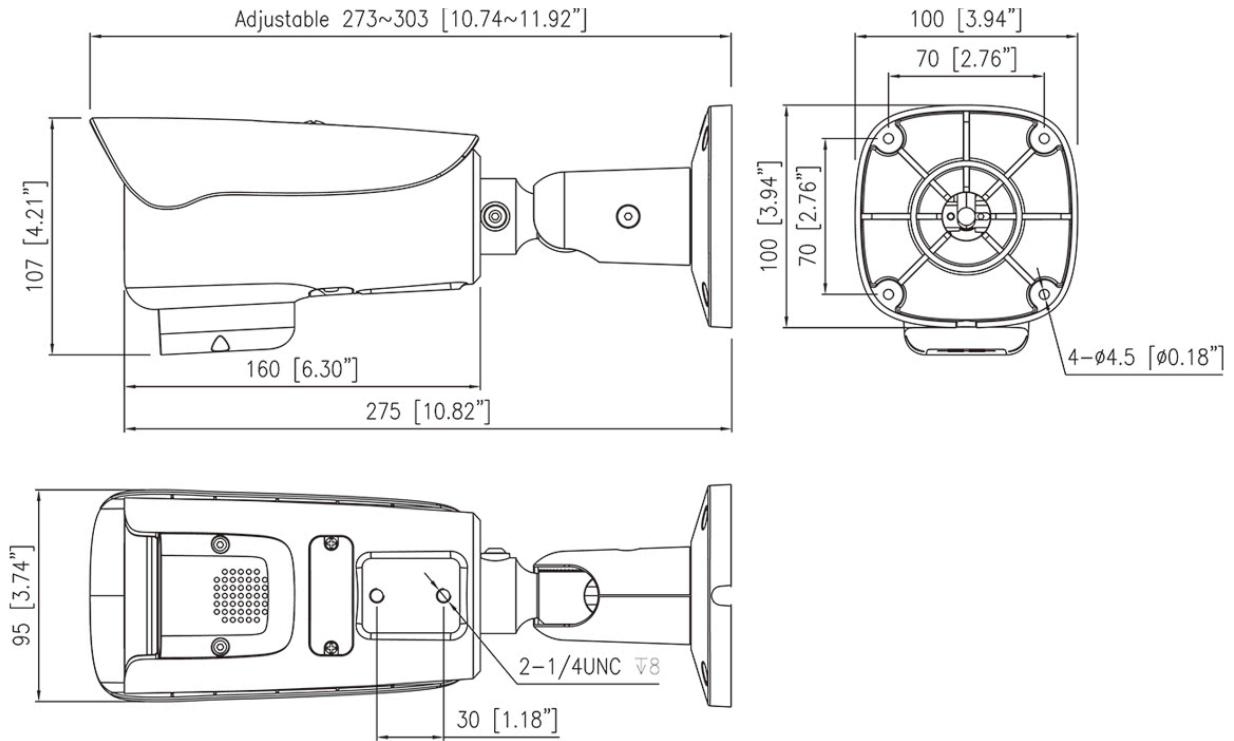

## Key Features

- 1/2.8" STARVIS™ CMOS
- Max. 5MP(2592×1944) @25/30fps resolution
- 2.7 to 12 mm motorized focal lens
- Supports face, human, and vehicle detection & capture.
- Intelligent analytics: Intrusion, smart motion detection, single line crossing, double line crossing, loitering, wrong-way detection, area people limit, perimeter detection, illegal parking, running detection, fall detection, fight detection, and people counting.
- True WDR (120dB), 3D DNR, ROI, Defog, HLC
- Smart IR distance up to 60 m
- Built-in mic and speaker, 1/1 audio input/output, 1/1 alarm input/output
- Built-in microSD card slot (up to 1 TB)
- IP66 protection

## Specifications

Camera	
Image Sensor	1/2.8" Progressive Scan CMOS
Max Resolution	5MP, 2592(H) × 1944(V)
Shutter Speed	1/5 to 1/20,000s
Min Illumination	Color: 0.005 Lux @ (F1.6, AGC ON), B/W: 0.001 Lux @ (F1.6, AGC ON), 0 Lux with IR on
Day & Night	Auto (ICR)
Angle Adjustment	Pan: 0° to 360°, Tilt: 0° to 90°, Rotation: 0° to 360°
Lens	
Lens Type	Varifocal lens, Motorized focal
Focal Length	2.7 to 12 mm
Max. Aperture	F1.6
Field of View (FOV)	H: 94° to 30.5°, V: 68.2° to 22.9°
Iris	Auto Iris
Illuminator	
Type	IR
IR wavelength	850 nm
Distance	Up to 60 m (196.9 ft)
Control	Auto/Manual
Intelligent Analytics	
AI Multi-Target	- Supports face, human, and vehicle detection & capture - Supports multiple frame modes: Full Frame, Four-Corner Frame, Mosaic
Intelligent Analysis	Intrusion, smart motion detection, single line crossing, double line crossing, loitering, wrong-way detection, area people limit, perimeter detection, illegal parking, running detection, fall detection, and fight detection. - Supports accurate target classification (human/vehicle)
People Counting	Supported
Video & Audio	
Number of Streams	3 Streams
Resolution	Stream1: 2592×1944, 2592×1520, 1920×1080, 1280×720 Stream2: D1, VGA, CIF Stream3: VGA, CIF, QVGA
Frame Rate	Up to 25/30fps
Bit Rate Control	CBR/VBR

## Dimensions (mm)