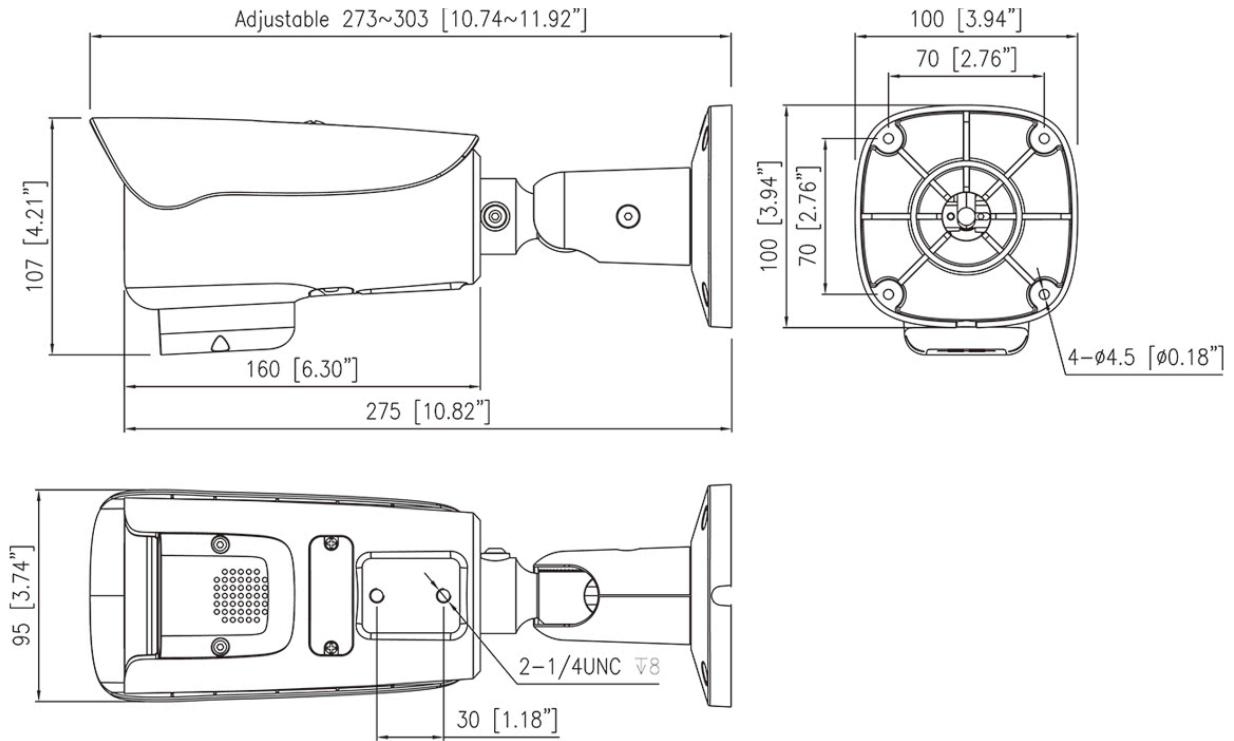

## Key Features

- 1/2.8" STARVIS™ CMOS
- Max. 5MP(2592×1944) @25/30fps resolution
- 2.7 to 13.5 mm motorized focal lens
- Supports face, human, and vehicle detection & capture.
- Intelligent analytics: Intrusion, smart motion detection, single line crossing, double line crossing, loitering, wrong-way detection, area people limit, perimeter detection, illegal parking, running detection, fall detection, fight detection, and people counting.
- True WDR (120dB), 3D DNR, ROI, Defog, HLC
- Smart IR distance up to 60 m
- Built-in mic and speaker, 1/1 audio input/output, 1/1 alarm input/output
- Built-in microSD card slot (up to 1 TB)
- IP66 protection

## Specifications

Camera	
Image Sensor	1/2.8" Progressive Scan CMOS
Max Resolution	5MP, 2592(H) × 1944(V)
Shutter Speed	1/5 to 1/20,000s
Min Illumination	Color: 0.005 Lux @ (F1.6, AGC ON), B/W: 0.001 Lux @ (F1.6, AGC ON), 0 Lux with IR on
Day & Night	Auto (ICR)
Angle Adjustment	Pan: 0° to 360°, Tilt: 0° to 90°, Rotation: 0° to 360°
Lens	
Lens Type	Varifocal lens, Motorized focal
Focal Length	2.7 to 13.5 mm
Max. Aperture	F1.6
Field of View (FOV)	H: 98.3° to 27.5°, V: 71.3° to 20.3°
Iris	Fixed Iris
Illuminator	
Type	IR
IR wavelength	850 nm
Distance	Up to 60 m (196.9 ft)
Control	Auto/Manual
Intelligent Analytics	
AI Multi-Target	- Supports face, human, and vehicle detection & capture - Supports multiple frame modes: Full Frame, Four-Corner Frame, Mosaic
Intelligent Analysis	Intrusion, smart motion detection, single line crossing, double line crossing, loitering, wrong-way detection, area people limit, perimeter detection, illegal parking, running detection, fall detection, and fight detection. - Supports accurate target classification (human/vehicle)
People Counting	Supported
Video & Audio	
Number of Streams	3 Streams
Resolution	Stream1: 2592×1944, 2592×1520, 1920×1080, 1280×720 Stream2: D1, VGA, CIF Stream3: VGA, CIF, QVGA
Frame Rate	Up to 25/30fps
Bit Rate Control	CBR/VBR

## Dimensions (mm)