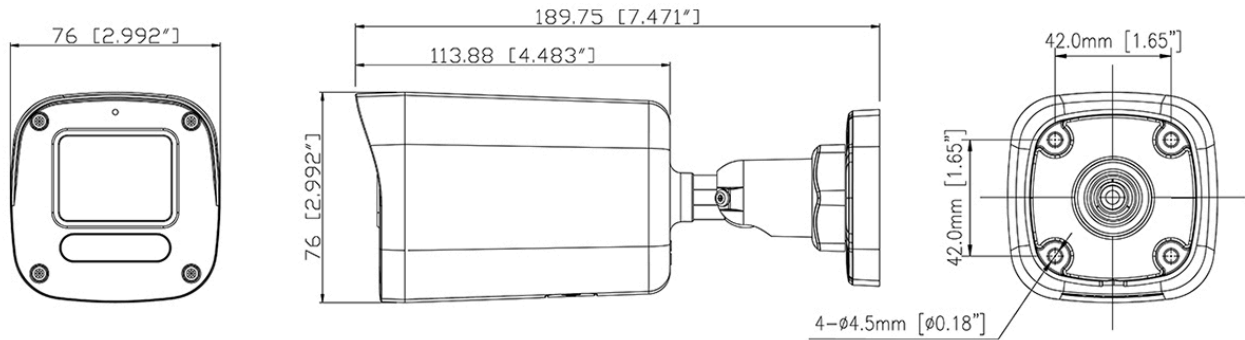

## Key Features

- 1/2.7" progressive scan CMOS
- Max. 5MP(2880 × 1620) @25/30fps resolution
- Supports face, human, and vehicle detection & capture.
- Intelligent analytics: Intrusion, smart motion detection, single line crossing, double line crossing, loitering, wrong-way detection, illegal parking, area people limit, perimeter detection, and people counting.
- True WDR(120dB), 3D DNR, ROI, HLC, BLC, Defog
- Built-in microphone, 1/1 audio in/out, 1/1 alarm in/out
- Built-in SD card slot, up to 1TB microSD card
- Smart IR distance up to 40m
- IP67-rated housing

## Specifications

Camera	
Image Sensor	1/2.7" Progressive Scan CMOS
Max Resolution	5MP, 2880(H) × 1620(V)
Shutter Speed	1/5 to 1/20,000s
Min Illumination	Color: 0.01 Lux @ (F1.6, AGC ON), B/W: 0.005 Lux @ (F1.6, AGC ON), 0 Lux with IR on
Day & Night	Auto (ICR)
Angle Adjustment	Pan: 0° to 360°, Tilt: 0° to 90°, Rotation: 0° to 360°
Lens	
Lens Type	Varifocal lens, motorized focal
Focal Length	2.7 to 13.5 mm
Max. Aperture	F1.6
Field of View (FOV)	H: 103.7° to 33.6°, V: 55.3° to 18.7°
Iris	Fixed Iris
Illuminator	
Type	IR
IR wavelength	850 nm
Distance	Up to 40 m (131.2 ft)
Control	Auto/Manual
Intelligent Analytics	
AI Multi-Target	- Supports face, human, and vehicle detection & capture. - Supports multiple frame modes: Full Frame, Four-Corner Frame, and Mosaic.
Intelligent Analysis	Intrusion, smart motion detection, single line crossing, double line crossing, loitering, wrong-way detection, illegal parking, area people limit, and perimeter detection - Supports accurate target classification (human/vehicle)
People Counting	Supported
Video & Audio	
Number of Streams	3 Streams
Resolution	Stream1: 2880×1620, 2304×1296, 1920×1080, 1280×720 Stream2: D1, VGA, CIF Stream3: VGA, CIF, QVGA
Frame Rate	Up to 25/30fps
Bit Rate Control	CBR/VBR

## Dimensions (mm)