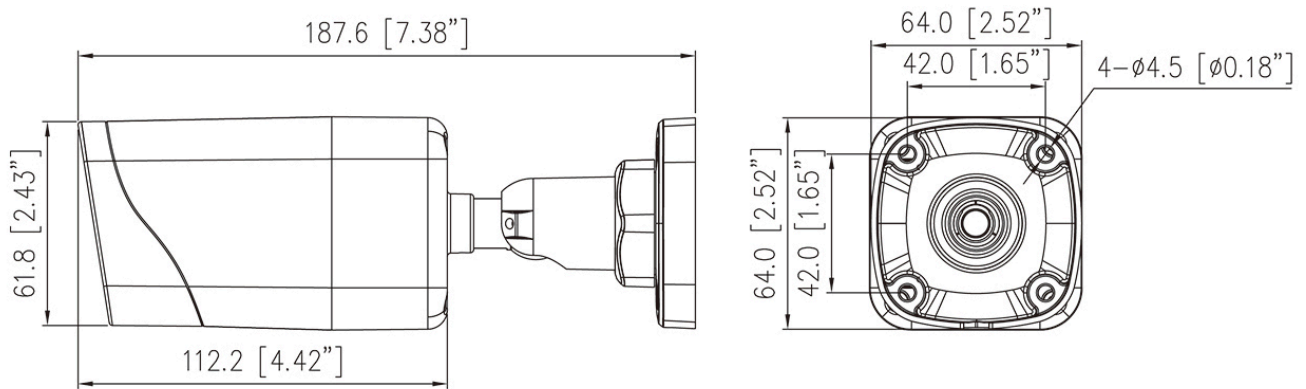

## Key Features

- 1/2.7" progressive scan CMOS
- Max. 8MP(3840 × 2160) @25fps resolution
- Supports face, human, and vehicle detection.
- Intelligent analytics: Intrusion, smart motion detection, single line crossing, double line crossing, loitering, wrong-way detection, illegal parking, and people counting.
- True WDR(120dB), 3D DNR, ROI, HLC, BLC, Defog
- Built-in microphone, 1/1 audio in/out, 1/1 alarm in/out
- Built-in SD card slot, up to 1TB microSD card
- Smart IR distance up to 30m
- IP67-rated housing

## Specifications

Camera	
Image Sensor	1/2.7" Progressive Scan CMOS
Max Resolution	8MP, 3840(H) × 2160(V)
Shutter Speed	1/5 to 1/20,000s
Min Illumination	Color: 0.01 Lux @ (F1.6, AGC ON), B/W: 0.005 Lux @ (F1.6, AGC ON), 0 Lux with IR on
Day & Night	Auto (ICR)
Angle Adjustment	Pan: 0° to 360°, Tilt: 0° to 90°, Rotation: 0° to 360°
Lens	
Lens Type	Fixed lens, fixed focal
Focal Length	2.8 mm, 4 mm
Max. Aperture	F2.0 / F1.6
Field of View (FOV)	2.8 mm - H: 105°, V: 56° 4 mm - H : 91.5°, V: 46.3°
Iris	Fixed Iris
Illuminator	
Type	IR
IR wavelength	850 nm
Distance	Up to 30 m (98.4 ft)
Control	Auto/Manual
Intelligent Analytics	
AI Multi-Target	Supports face, human, vehicle detection
Intelligent Analysis	Intrusion, smart motion detection, single line crossing, double line crossing, loitering, wrong-way detection, and illegal parking. - Supports accurate target classification (human/vehicle)
People Counting	Supported
Video & Audio	
Number of Streams	3 Streams
Resolution	Stream1: 3840×2160, 2880×1620, 2592×1520, 2560×1440, 2304×1296, 1920×1080, 1280×720 Stream2: D1, VGA, CIF Stream3: VGA, CIF, QVGA
Frame Rate	Up to 25fps (Enable WDR is 20fps)
Bit Rate Control	CBR/VBR

## Dimensions (mm)