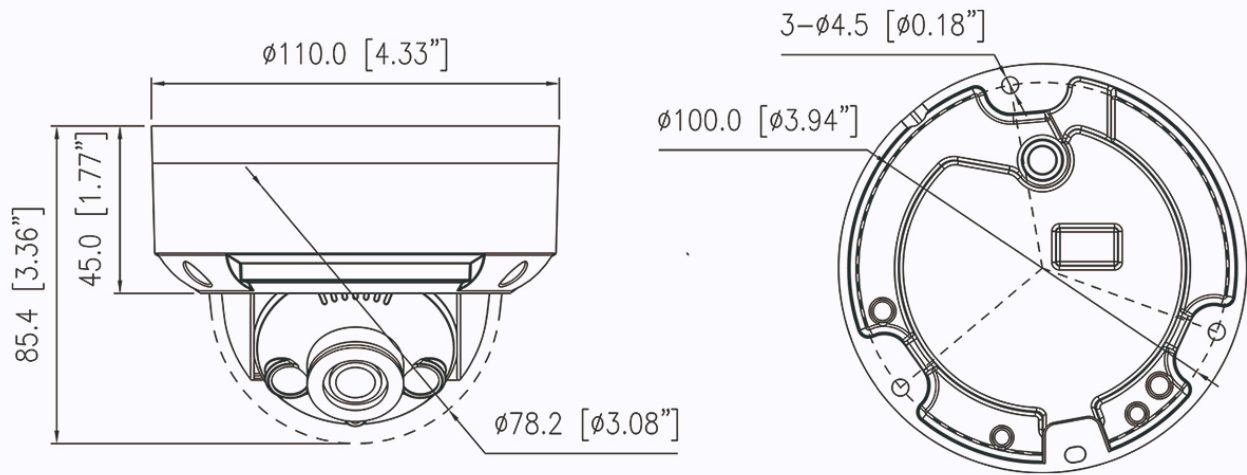

## Key Features

- 1/3" progressive scan CMOS
- Max. 2MP (1920 × 1080) @25/30fps resolution
- 2.8 mm fixed lens (4 mm optional)
- Supports face, human, and vehicle detection.
- Intelligent analytics: Intrusion, smart motion detection, single line crossing, double line crossing, loitering, wrong-way detection, illegal parking, and people counting.
- DWDR, 3D DNR, ROI, HLC, BLC, Defog
- Smart IR illumination, distance up to 30m
- Built-in microphone, 1/1 audio in/out, 1/1 alarm in/put
- Built-in microSD card slot (up to 1 TB)
- IP67, IK10-rated housing

## Specifications

Camera	
Image Sensor	1/3" Progressive Scan CMOS
Max Resolution	2MP, 1920(H) × 1080(V)
Shutter Speed	1/5 to 1/20,000s
Min Illumination	Color: 0.05 Lux @ (F2.0, AGC ON), B/W: 0.01 Lux @ (F2.0, AGC ON), 0 Lux with IR on
Day & Night	Auto (ICR)
Angle Adjustment	Pan: 0° to 335°, Tilt: 0° to 75°, Rotation: 0° to 350°
Lens	
Lens Type	Fixed lens, fixed focal
Focal Length	2.8 mm
Max. Aperture	F2.0
Field of View (FOV)	H: 96.4°, V: 53.8°
Iris	Fixed Iris
Illuminator	
Type	IR
IR wavelength	850 nm
Distance	Up to 30 m (98.4 ft)
Control	Auto/Manual
Intelligent Analytics	
AI Multi-Target	Supports face, human, and vehicle detection.
Intelligent Analysis	Intrusion, smart motion detection, single line crossing, double line crossing, loitering, wrong-way detection, and illegal parking. - Supports accurate target classification (human/vehicle)
People Counting	Supported
Video & Audio	
Number of Streams	3 Streams
Resolution	Stream1: 1920×1080, 1280×720 Stream2: D1, VGA, CIF Stream3: VGA, CIF, QVGA
Frame Rate	Up to 25/30fps
Bit Rate Control	CBR/VBR

## Dimensions (mm)