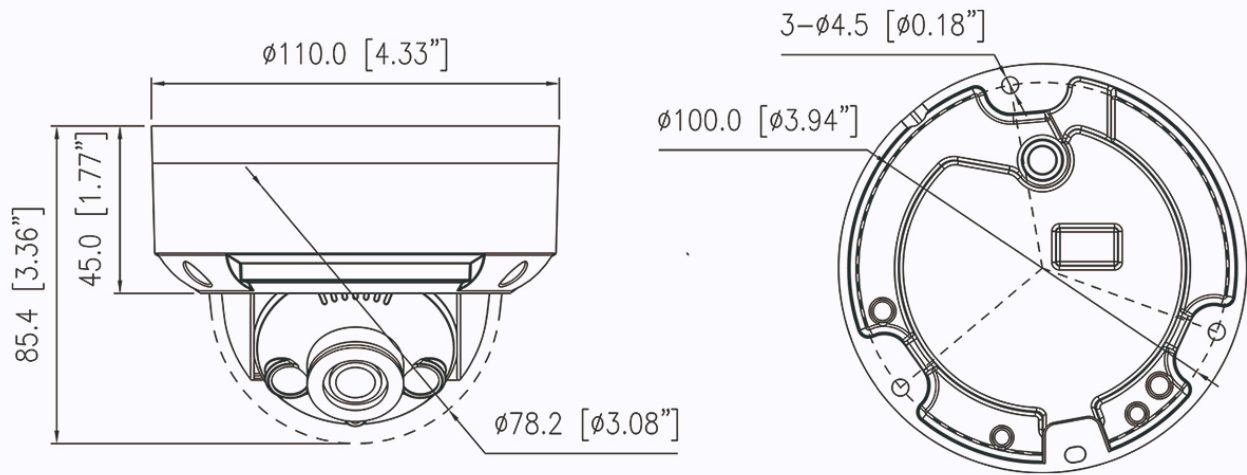

Dimensions (mm)

Accessories

Optional:

IK-AJ56 Junction Box	IK-AW382A Wall Mount	IK-ACC02 Pendant Cap	IK-AC02 Ceiling Mount
IK-AW01 Wall Mount	IK-AW02 Wall Mount	IK-AP01 Pole Mount	IK-ACR02 Corner Mount