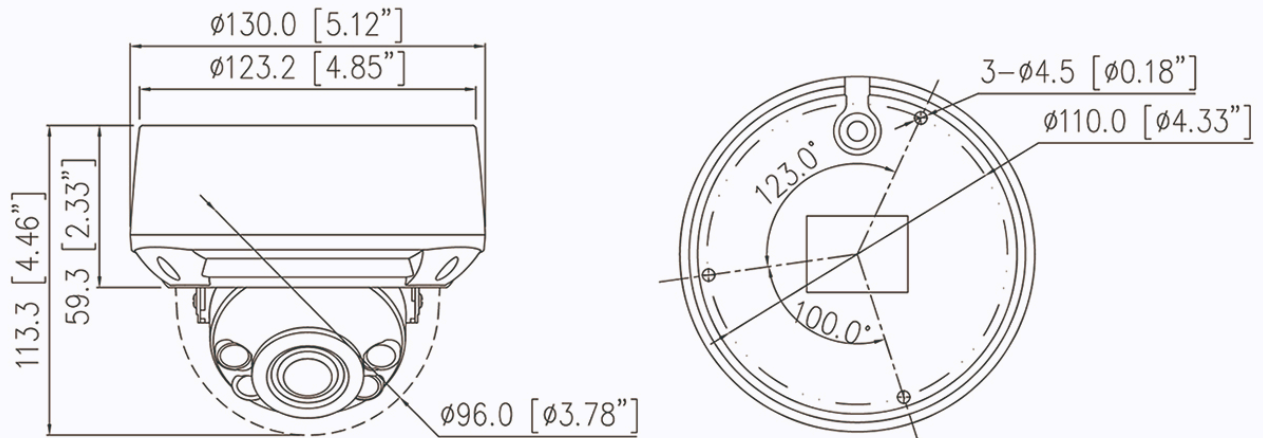

## Key Features

- 1/2.8" STARVIS™ CMOS
- Max. 4MP(2592×1520) @25/30fps resolution
- 2.7 to 12 mm motorized focal lens
- Supports face, human, and vehicle detection & capture.
- Intelligent analytics: Intrusion, smart motion detection, single line crossing, double line crossing, loitering, wrong-way detection, area people limit, perimeter detection, illegal parking, running detection, fall detection, fight detection, and people counting.
- True WDR (120dB), 3D DNR, ROI, Defog, HLC
- Smart IR distance up to 40 m
- 1/1 audio input/output, 1/1 alarm input/output
- Built-in microSD card slot (up to 1 TB)
- IP67, IK10-rated housing

## Specifications

Camera	
Image Sensor	1/2.8" Progressive Scan CMOS
Max Resolution	4MP, 2592(H) × 1520(V)
Shutter Speed	1/5 to 1/20,000s
Min Illumination	Color: 0.005 Lux @ (F1.6, AGC ON), B/W: 0.001 Lux @ (F1.6, AGC ON), 0 Lux with IR on
Day & Night	Auto (ICR)
Angle Adjustment	Pan: 0° to 355°, Tilt: 0° to 75°, Rotation: 0° to 355°
Lens	
Lens Type	Varifocal lens, Motorized focal
Focal Length	2.7 to 12 mm
Max. Aperture	F1.6
Field of View (FOV)	H: 95.6° to 30.7°, V: 51.4° to 17.2°
Iris	Auto Iris
Illuminator	
Type	IR
IR wavelength	850 nm
Distance	Up to 40 m (131.2 ft)
Control	Auto/Manual
Intelligent Analytics	
AI Multi-Target	- Supports face, human, and vehicle detection & capture - Supports multiple frame modes: Full Frame, Four-Corner Frame, Mosaic
Intelligent Analysis	Intrusion, smart motion detection, single line crossing, double line crossing, loitering, wrong-way detection, area people limit, perimeter detection, illegal parking, running detection, fall detection, and fight detection. - Supports accurate target classification (human/vehicle)
People Counting	Supported
Video & Audio	
Number of Streams	3 Streams
Resolution	Stream1: 2592×1520, 2560×1440, 2304×1296, 1920×1080, 1280×720 Stream2: D1, VGA, CIF Stream3: VGA, CIF, QVGA
Frame Rate	Up to 25/30fps
Bit Rate Control	CBR/VBR

## Dimensions (mm)