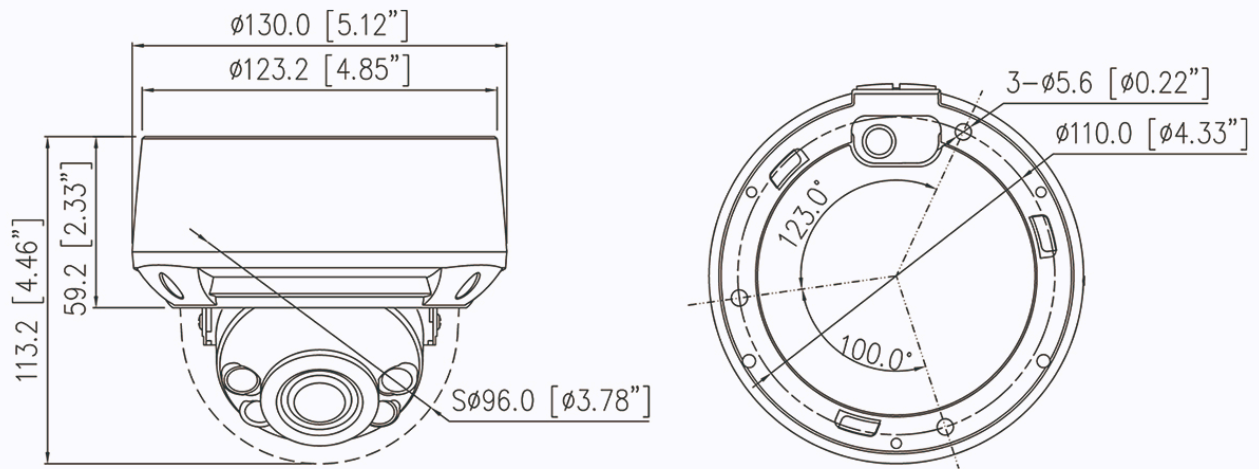

Dimensions (mm)

Accessories

Optional:

IK-AJ57 Junction Box	IK-ACC01 Pendant Cap	IK-AC02 Ceiling Mount	IK-AW01 Wall Mount
			Mic Affected
IK-AW02 Wall Mount	IK-AP01 Pole Mount	IK-ACR02 Corner Mount	IK-AF01 Recessed Mount