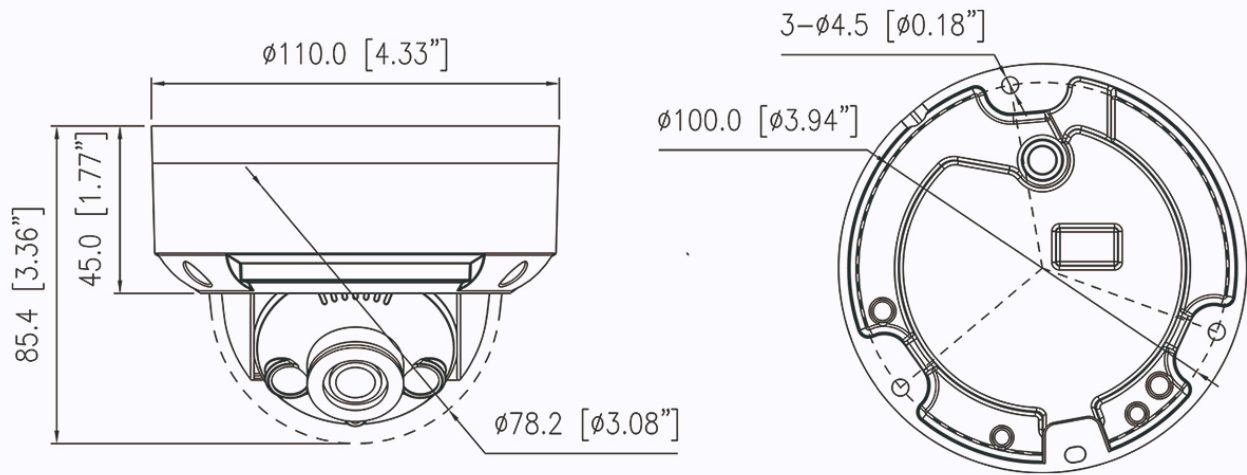

## Key Features

- 1/3" progressive scan CMOS
- Max. 5MP (2560 × 1920) @25fps resolution
- 2.8 mm fixed lens (4 mm optional)
- Supports face, human, and vehicle detection.
- Intelligent analytics: Intrusion, smart motion detection, single line crossing, double line crossing, loitering, wrong-way detection, illegal parking, and people counting.
- DWDR, 3D DNR, ROI, HLC, BLC, Defog
- Smart IR illumination, distance up to 30m
- Built-in microphone and microSD card slot (up to 1 TB)
- IP67, IK10-rated housing

## Specifications

Camera	
Image Sensor	1/3" Progressive Scan CMOS
Max Resolution	5MP, 2560(H) × 1920(V)
Shutter Speed	1/5 to 1/20,000s
Min Illumination	Color: 0.05 Lux @ (F2.0, AGC ON), B/W: 0.01 Lux @ (F2.0, AGC ON), 0 Lux with IR on
Day & Night	Auto (ICR)
Angle Adjustment	Pan: 0° to 335°, Tilt: 0° to 75°, Rotation: 0° to 350°
Lens	
Lens Type	Fixed lens, fixed focal
Focal Length	2.8 mm
Max. Aperture	F2.0
Field of View (FOV)	H: 96.4°, V: 53.8°
Iris	Fixed Iris
Illuminator	
Type	IR
IR wavelength	850 nm
Distance	Up to 30 m (98.4 ft)
Control	Auto/Manual
Intelligent Analytics	
AI Multi-Target	Supports face, human, and vehicle detection.
Intelligent Analysis	Intrusion, smart motion detection, single line crossing, double line crossing, loitering, wrong-way detection, and illegal parking. - Supports accurate target classification (human/vehicle)
People Counting	Supported
Video & Audio	
Number of Streams	3 Streams
Resolution	Stream1: 2560×1920, 2560×1440, 2304×1296, 1920×1080, 1280×720 Stream2: D1, VGA, CIF Stream3: VGA, CIF, QVGA
Frame Rate	Up to 25fps
Bit Rate Control	CBR/VBR

## Dimensions (mm)