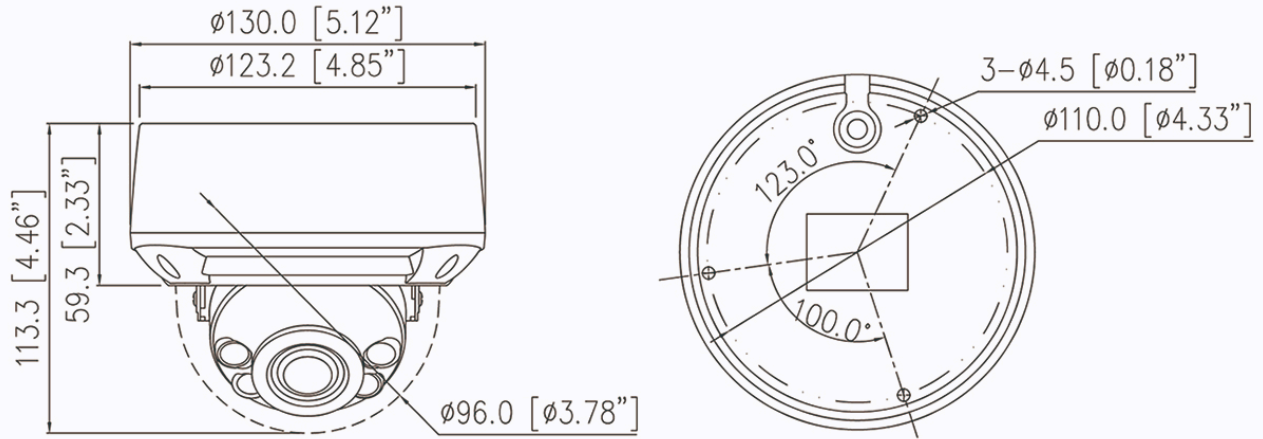

## Key Features

- 1/2.7" progressive scan CMOS
- Max. 5MP(2880×1620) @25/30fps resolution
- 2.7 to 13.5 mm motorized varifocal lens
- Supports face, human, and vehicle detection & capture.
- Intelligent analytics: Intrusion, smart motion detection, single line crossing, double line crossing, loitering, wrong-way detection, illegal parking, and people counting.
- True WDR(120dB), 3D DNR, ROI, HLC, BLC, Defog
- Built-in microphone and microSD card slot (up to 1 TB)
- Smart IR distance up to 40m
- IP67, IK10-rated housing

## Specifications

Camera	
Image Sensor	1/2.7" Progressive Scan CMOS
Max Resolution	5MP, 2880(H) × 1620(V)
Shutter Speed	1/5 to 1/20,000s
Min Illumination	Color: 0.01 Lux @ (F1.6, AGC ON), B/W: 0.005 Lux @ (F1.6, AGC ON), 0 Lux with IR on
Day & Night	Auto (ICR)
Angle Adjustment	Pan: 0° to 355°, Tilt: 0° to 75°, Rotation: 0° to 355°
Lens	
Lens Type	Varifocal lens, motorized focal
Focal Length	2.7 to 13.5 mm
Max. Aperture	F1.6
Field of View (FOV)	H: 102.3° to 33.1°, V: 54.3° to 18.5°
Iris	Fixed Iris
Illuminator	
Type	IR
IR wavelength	850 nm
Distance	Up to 40 m (131.2 ft)
Control	Auto/Manual
Intelligent Analytics	
AI Multi-Target	Supports face, human, vehicle detection and capture
Intelligent Analysis	Intrusion, smart motion detection, single line crossing, double line crossing, loitering, wrong-way detection, and illegal parking. - Supports accurate target classification (human/vehicle)
People Counting	Supported
Video & Audio	
Number of Streams	3 Streams
Resolution	Stream1: 2880×1620, 2592×1520, 2560×1440, 2304×1296, 1920×1080, 1280×720 Stream2: D1, VGA, CIF Stream3: VGA, CIF, QVGA
Frame Rate	Up to 25/30fps
Bit Rate Control	CBR/VBR

## Dimensions (mm)