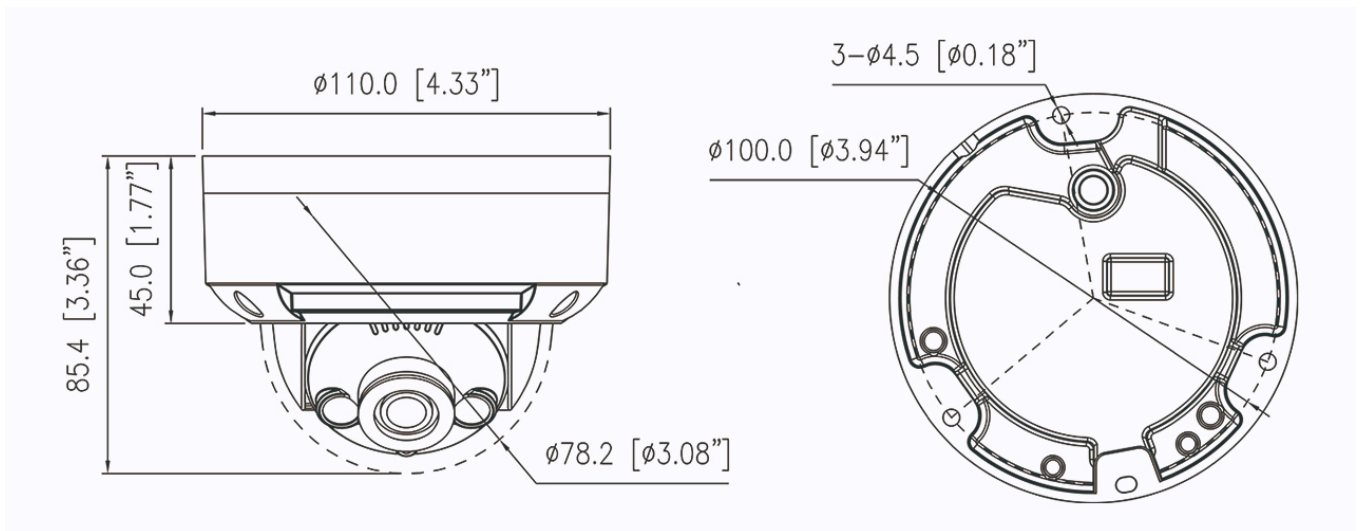

## Specifications

Camera	
Image Sensor	1/2.7" Progressive Scan CMOS
Max Resolution	5MP, 2880(H) × 1620(V)
Shutter Speed	1/5 to 1/20,000s
Min Illumination	Color: 0.01 Lux @ (F1.6, AGC ON), B/W: 0.005 Lux @ (F1.6, AGC ON), 0 Lux with IR on
Day & Night	Auto (ICR)
Angle Adjustment	Pan: 0° to 335°, Tilt: 0° to 75°, Rotation: 0° to 350°
Lens	
Lens Type	Fixed lens, fixed focal
Focal Length	2.8 mm, 4 mm optional
Max. Aperture	F2.0 / F1.6
Field of View (FOV)	2.8 mm: - H: 105.5°, V: 56.3° 4 mm: - H: 91.8°, V: 46.3°
Iris	Fixed Iris
Illuminator	
Type	IR
IR wavelength	850 nm
Distance	Up to 30 m (98.4 ft)
Control	Auto/Manual
Intelligent Analytics	
AI Multi-Target	Supports face, human, vehicle detection and capture
Intelligent Analysis	Intrusion, smart motion detection, single line crossing, double line crossing, loitering, wrong-way detection, and illegal parking. - Supports accurate target classification (human/vehicle)
People Counting	Supported
Video & Audio	
Number of Streams	3 Streams
Resolution	Stream1: 2880×1620, 2592×1520, 2560×1440, 2304×1296, 1920×1080, 1280×720 Stream2: D1, VGA, CIF Stream3: VGA, CIF, QVGA
Frame Rate	Up to 25/30fps
Bit Rate Control	CBR/VBR

SD Card Slot	Built-in microSD card slot, up to 1 TB
Reset Button	Supported
<b>General</b>	
Language	English, Chinese, Traditional Chinese, Polish, Italian, Portuguese, Spanish, Russian, French, Czech, Hungarian, Japanese, Korean. Default: English
Power Supply	12 VDC (-15% to +25%)/PoE (802.3af)
Power Consumption	Typical: 2.0 W (IR off, 12 VDC) / approx. 2.5 W (PoE) Max: 4.5 W (IR on, 12 VDC) / approx. 5.7 W (PoE)
Operating Temperature	-30°C to 60°C (-22°F to 140°F)
Operating Humidity	Less than 95% RH
Ingress Protection	IP67 (housing), IK10
Certifications	CE-EMC - EN 55032, EN IEC 61000-6-3, EN IEC 61000-3-2, EN 61000-3-3, EN 55035, EN 50130-4 FCC 47 CFR Part 15 Subpart B
Material	Aluminum alloy body, bubble: plastic
Dimensions	φ110 × 85.4 mm (φ4.33 × 3.36 inch)
Net Weight	Approx. 420 g (0.93 lb)

**Dimensions (mm)**