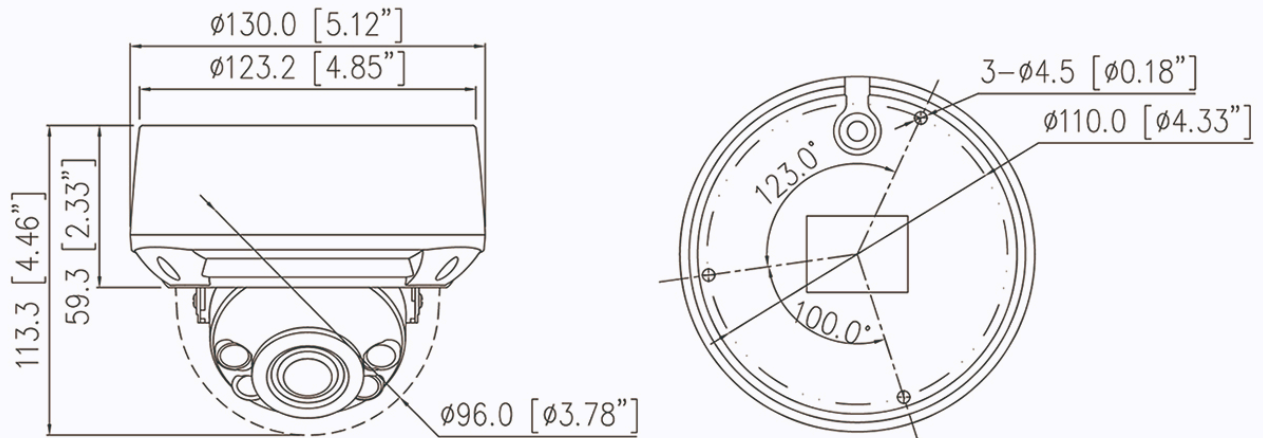

Dimensions (mm)

Accessories

Optional:

IK-AJ57 Junction Box	IK-ACC01 Pendant Cap	IK-AC02 Ceiling Mount	IK-AW01 Wall Mount
			Mic Affected
IK-AW02 Wall Mount	IK-AP01 Pole Mount	IK-ACR02 Corner Mount	IK-AF01 Recessed Mount