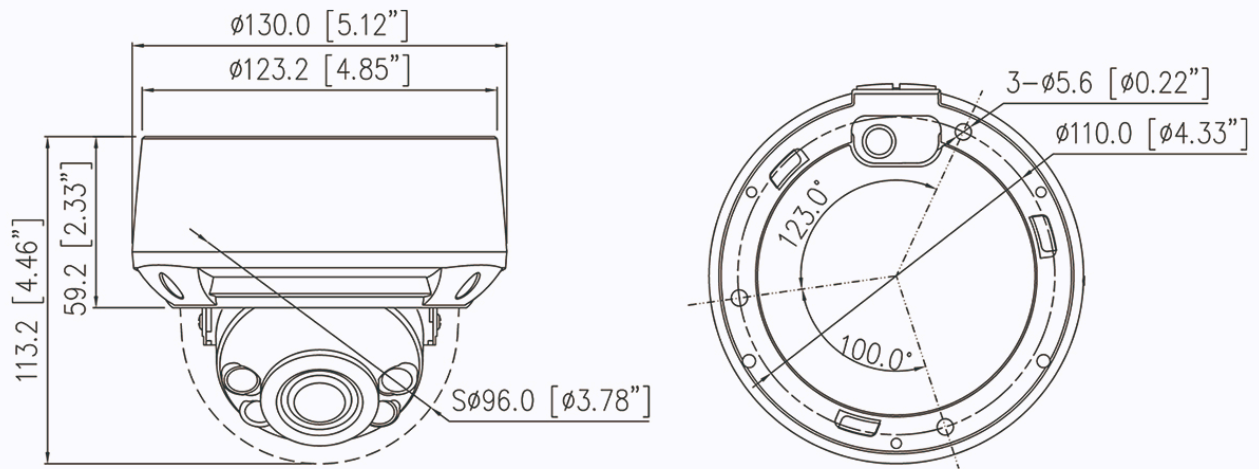

## Key Features

- 1/2.8" STARVIS™ CMOS
- Max. 5MP (2592×1944) @25/30fps resolution
- 2.7 to 13.5 mm motorized focal lens
- Supports face, human, and vehicle detection & capture.
- Intelligent analytics: Intrusion, smart motion detection, single line crossing, double line crossing, loitering, wrong-way detection, area people limit, perimeter detection, illegal parking, running detection, fall detection, fight detection, and people counting.
- True WDR (120dB), 3D DNR, ROI, Defog, HLC
- Smart IR distance up to 40 m
- 1/1 audio input/output, 1/1 alarm input/output
- Built-in microSD card slot (up to 1 TB)
- IP67, IK10-rated housing

## Specifications

Camera	
Image Sensor	1/2.8" Progressive Scan CMOS
Max Resolution	5MP, 2592(H) × 1944(V)
Shutter Speed	1/5 to 1/20,000s
Min Illumination	Color: 0.005 Lux @ (F1.6, AGC ON), B/W: 0.001 Lux @ (F1.6, AGC ON), 0 Lux with IR on
Day & Night	Auto (ICR)
Angle Adjustment	Pan: 0° to 355°, Tilt: 0° to 75°, Rotation: 0° to 355°
Lens	
Lens Type	Varifocal lens, Motorized focal
Focal Length	2.7 to 13.5 mm
Max. Aperture	F1.6
Field of View (FOV)	H: 98.3° to 27.5°, V: 71.3° to 20.3°
Iris	Fixed Iris
Illuminator	
Type	IR
IR wavelength	850 nm
Distance	Up to 40 m (131.2 ft)
Control	Auto/Manual
Intelligent Analytics	
AI Multi-Target	- Supports face, human, and vehicle detection & capture - Supports multiple frame modes: Full Frame, Four-Corner Frame, Mosaic
Intelligent Analysis	Intrusion, smart motion detection, single line crossing, double line crossing, loitering, wrong-way detection, area people limit, perimeter detection, illegal parking, running detection, fall detection, and fight detection. - Supports accurate target classification (human/vehicle)
People Counting	Supported
Video & Audio	
Number of Streams	3 Streams
Resolution	Stream1: 2592×1944, 2592×1520, 1920×1080, 1280×720 Stream2: D1, VGA, CIF Stream3: VGA, CIF, QVGA
Frame Rate	Up to 25/30fps
Bit Rate Control	CBR/VBR

## Dimensions (mm)