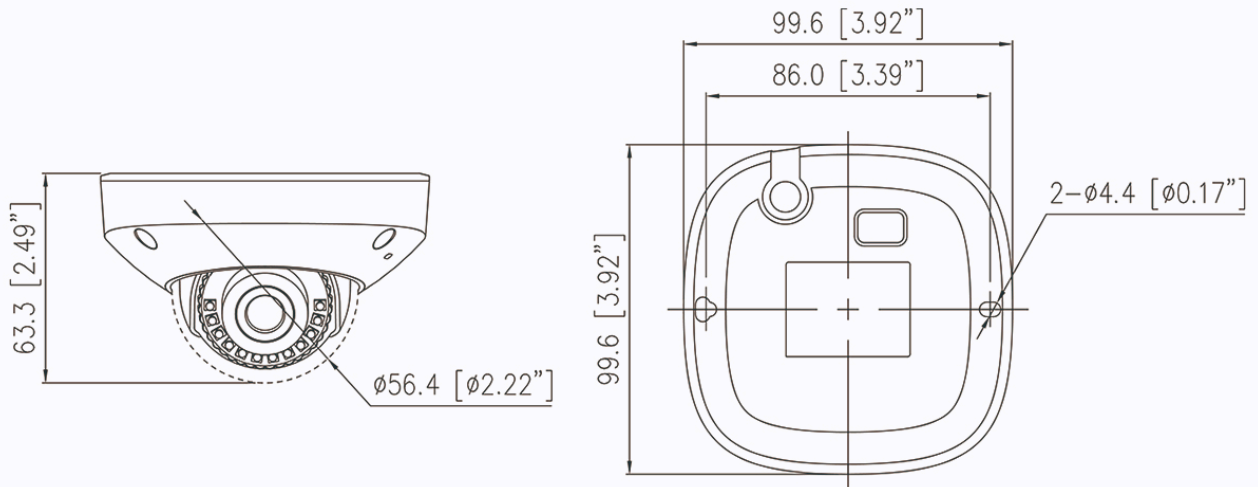

Dimensions (mm)

Accessories

Optional:

IK-AJ47 Junction Box	IK-AW382A Wall Mount	IK-ACC04 Pendant Cap	IK-AC02 Ceiling Mount
IK-AW01 Wall Mount	IK-AW02 Wall Mount	IK-AP01 Pole Mount	IK-ACR02 Corner Mount