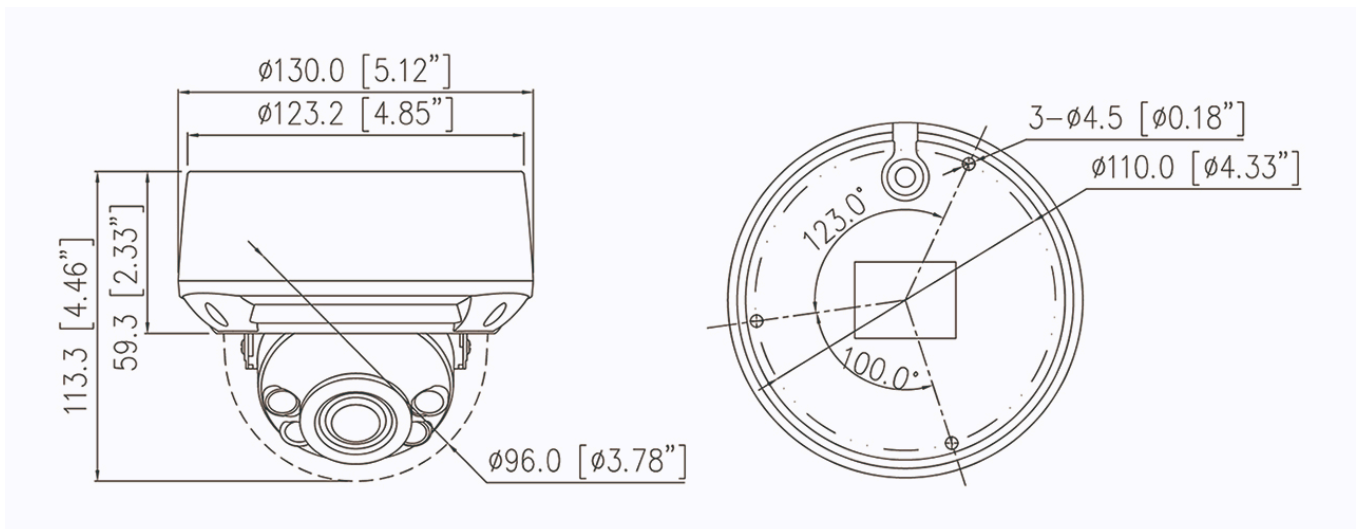

SD Card Slot	Built-in microSD card slot, up to 1 TB
Reset Button	Supported
General	
Language	English, Chinese, Traditional Chinese, Polish, Italian, Portuguese, Spanish, Russian, French, Czech, Hungarian, Japanese, Korean. Default: English
Power Supply	12 VDC (-15% to +25%)/PoE (802.3af)
Power Consumption	Typical: 1.7 W (IR off, 12 VDC) / approx. 2.1 W (PoE) Max: 5.5 W (IR on, 12 VDC) / approx. 6.9 W (PoE)
Operating Temperature	-30°C to 60°C (-22°F to 140°F)
Operating Humidity	Less than 95% RH
Ingress Protection	IP67 (housing), IK10
Certifications	CE-EMC - EN 55032, EN IEC 61000-6-4, EN IEC 61000-3-2, EN 61000-3-3, EN 55035, EN 50130-4 FCC 47 CFR Part 15 Subpart B
Material	Aluminum alloy body, bubble: plastic
Dimensions	φ130 × 113.3 mm (φ5.12 × 4.46 inch)
Net Weight	Approx. 750 g (1.65 lb)

DORI Distance (EN62676-4 standard)

Detect	53 to 157 m (173.9 to 515.1 ft)
Observe	21.2 to 62.8 m (69.6 to 206.0 ft)
Recognize	10.6 to 31.4 m (34.8 to 103.0 ft)
Identify	5.3 to 15.7 m (17.4 to 51.5 ft)

Dimensions (mm)