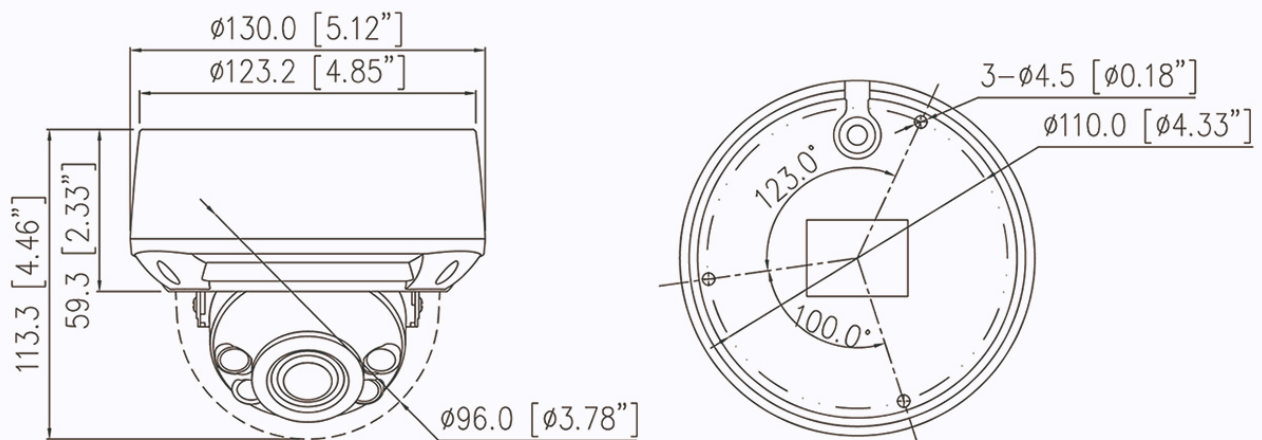

SD Card Slot	Built-in microSD card slot, up to 1 TB
Reset Button	Supported
General	
Language	English, Chinese, Traditional Chinese, Polish, Italian, Portuguese, Spanish, Russian, French, Czech, Hungarian, Japanese, Korean. Default: English
Power Supply	12 VDC (-15% to +25%)/PoE (802.3af)
Power Consumption	Typical: 1.9 W (IR off, 12 VDC) / approx. 2.4 W (PoE) Max: 5.8 W (IR on, 12 VDC) / approx. 7.3 W (PoE)
Operating Temperature	-30°C to 60°C (-22°F to 140°F)
Operating Humidity	Less than 95% RH
Ingress Protection	IP67 (housing), IK10
Certifications	CE-EMC - EN 55032, EN IEC 61000-6-4, EN IEC 61000-3-2, EN 61000-3-3, EN 55035, EN 50130-4 FCC 47 CFR Part 15 Subpart B
Material	Aluminum alloy body, bubble: plastic
Dimensions	φ130 × 113.3 mm (φ5.12 × 4.46 inch)
Net Weight	Approx. 750 g (1.65 lb)
DORI Distance (EN62676-4 standard)	
Detect	72 to 204 m (236.2 to 669.3 ft)
Observe	28.8 to 81.6 m (94.5 to 267.7 ft)
Recognize	14.4 to 40.8 m (47.2 to 133.9 ft)
Identify	7.2 to 20.4 m (23.6 to 66.9 ft)

Dimensions (mm)