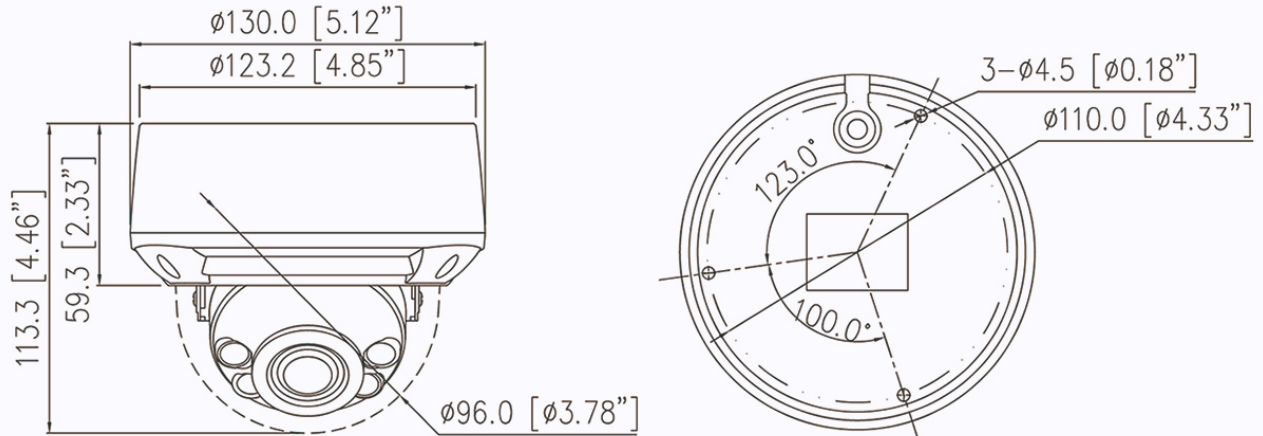

Dimensions (mm)

Accessories

Optional:

IK-AJ57 Junction Box	IK-ACC01 Pendant Cap	IK-AC02 Ceiling Mount	IK-AW01 Wall Mount
			Mic Affected
IK-AW02 Wall Mount	IK-AP01 Pole Mount	IK-ACR02 Corner Mount	IK-AF01 Recessed Mount