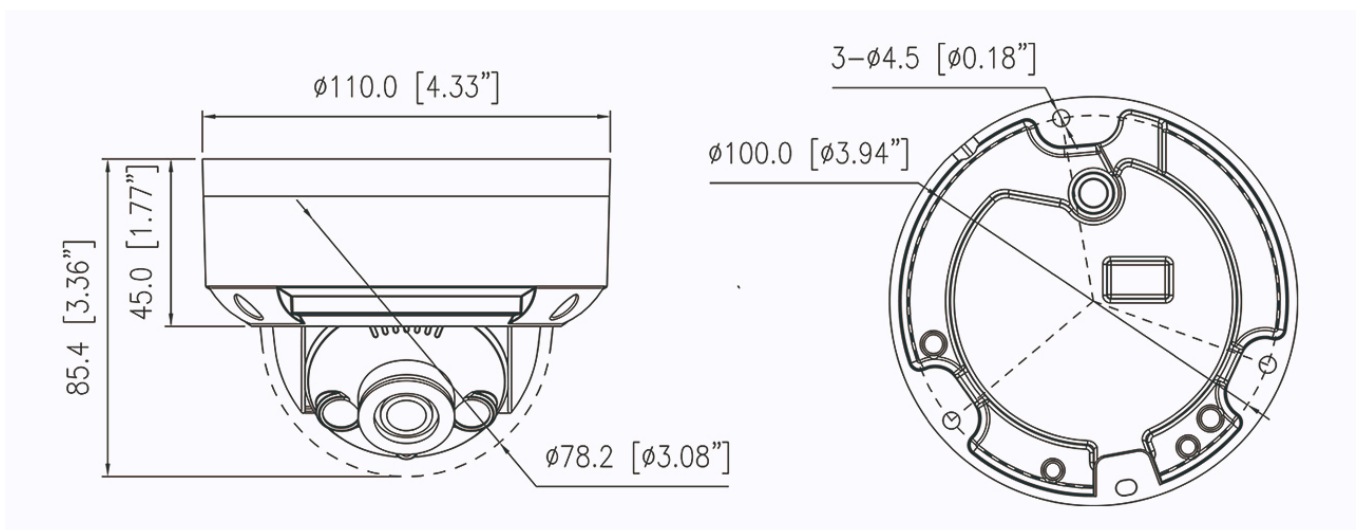

SD Card Slot	Built-in microSD card slot, up to 1 TB
Reset Button	Supported
General	
Language	English, Chinese, Traditional Chinese, Polish, Italian, Portuguese, Spanish, Russian, French, Czech, Hungarian, Japanese, Korean. Default: English
Power Supply	12 VDC (-15% to +25%)/PoE (802.3af)
Power Consumption	Typical: 1.8 W (IR off, 12 VDC) / approx. 2.3 W (PoE) Max: 5.5 W (IR on, 12 VDC) / approx. 6.9 W (PoE)
Operating Temperature	-30°C to 60°C (-22°F to 140°F)
Operating Humidity	Less than 95% RH
Ingress Protection	IP67 (housing), IK10
Certifications	CE-EMC - EN 55032, EN IEC 61000-6-4, EN IEC 61000-3-2, EN 61000-3-3, EN 55035, EN 50130-4 FCC 47 CFR Part 15 Subpart B
Material	Aluminum alloy body, bubble: plastic
Dimensions	φ110 × 85.4 mm (φ4.33 × 3.36 inch)
Net Weight	Approx. 420 g (0.93 lb)
DORI Distance (EN62676-4 standard)	
Detect	64 m (210.0 ft)
Observe	35.6 m (116.8 ft)
Recognize	12.8 m (42.0 ft)
Identify	6.4 m (21.0 ft)

Dimensions (mm)