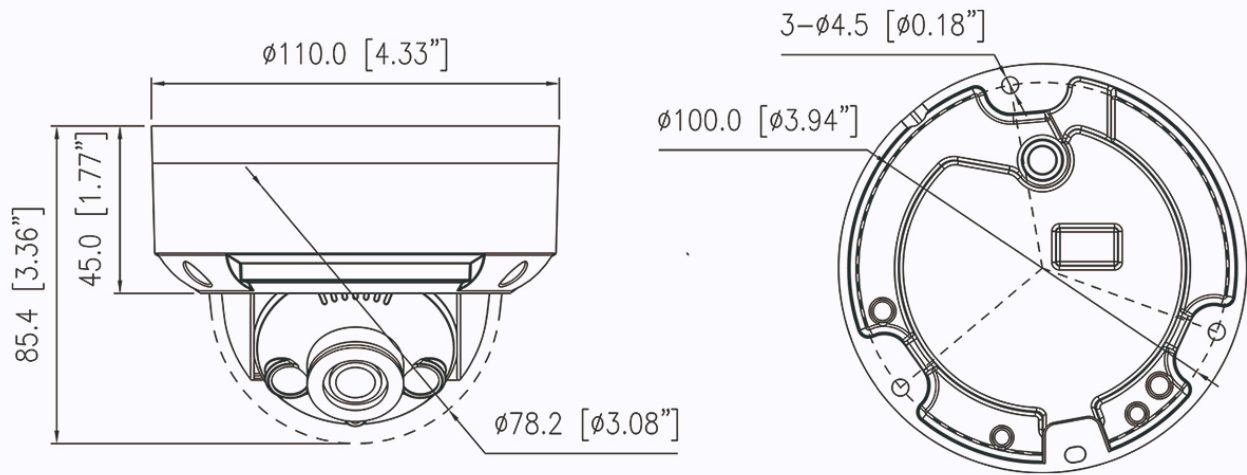

Built-in Microphone	Supported
SD Card Slot	Built-in microSD card slot, up to 1 TB
Reset Button	Supported
General	
Language	English, Chinese, Traditional Chinese, Polish, Italian, Portuguese, Spanish, Russian, French, Czech, Hungarian, Japanese, Korean. Default: English
Power Supply	12 VDC (-15% to +25%)/PoE (802.3af)
Power Consumption	Typical: 1.8 W (IR off, 12 VDC) / approx. 2.3 W (PoE) Max: 5.0 W (IR on, 12 VDC) / approx. 6.3 W (PoE)
Operating Temperature	-30°C to 60°C (-22°F to 140°F)
Operating Humidity	Less than 95% RH
Ingress Protection	IP67 (housing), IK10
Certifications	CE-EMC - EN 55032, EN IEC 61000-6-4, EN IEC 61000-3-2, EN 61000-3-3, EN 55035, EN 50130-4 FCC 47 CFR Part 15 Subpart B
Material	Aluminum alloy body, bubble: plastic
Dimensions	φ110 × 85.4 mm (φ4.33 × 3.36 inch)
Net Weight	Approx. 420 g (0.93 lb)
DORI Distance (EN62676-4 standard)	
Detect	64 m (210.0 ft)
Observe	35.6 m (116.8 ft)
Recognize	12.8 m (42.0 ft)
Identify	6.4 m (21.0 ft)

## Dimensions (mm)