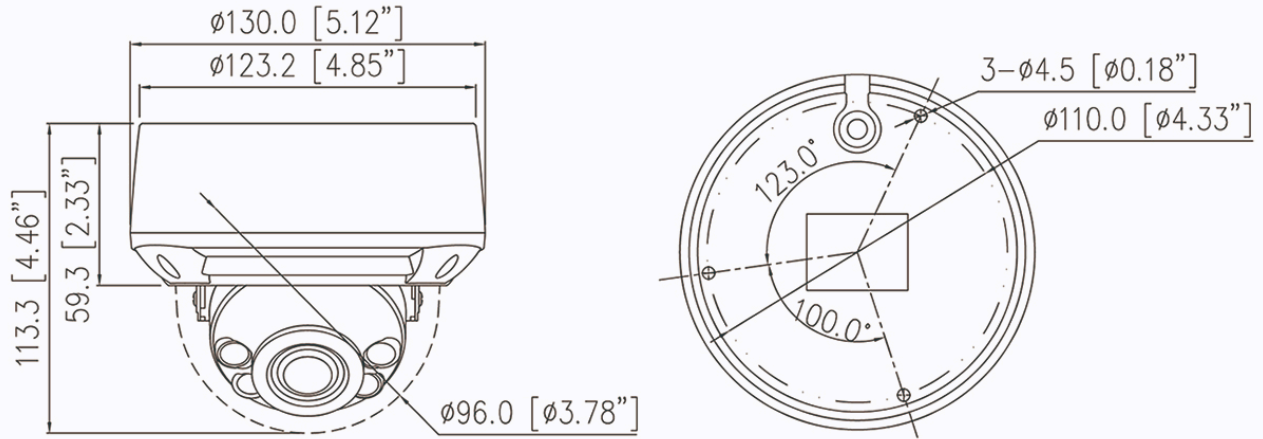

Dimensions (mm)

Accessories

Optional:

IK-AJ57 Junction Box	IK-ACC01 Pendant Cap	IK-AC02 Ceiling Mount	IK-AW01 Wall Mount
			Mic Affected
IK-AW02 Wall Mount	IK-AP01 Pole Mount	IK-ACR02 Corner Mount	IK-AF01 Recessed Mount