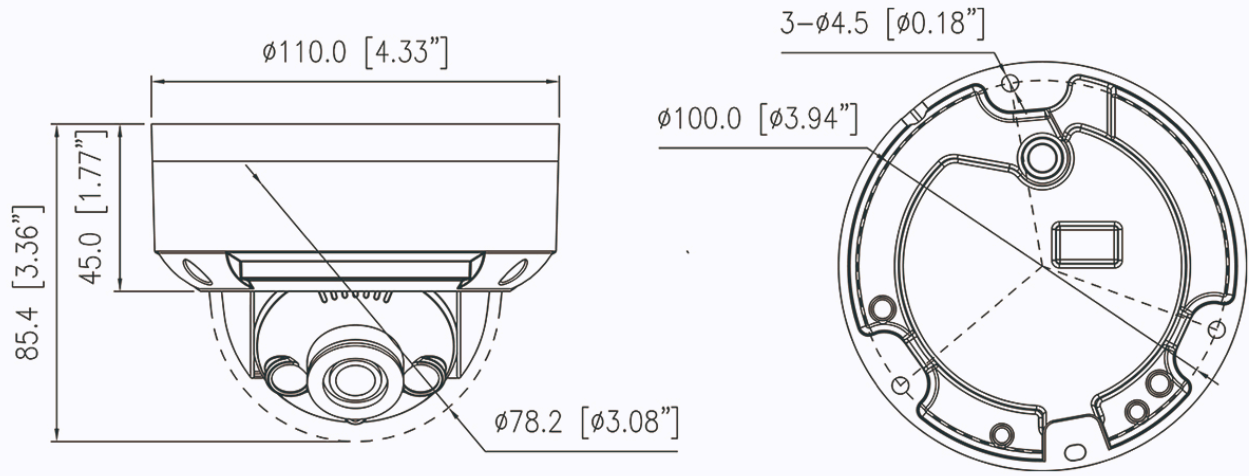

## Key Features

- 1/2.7" progressive scan CMOS
- Max. 5MP(2880 × 1620) @25/30fps resolution
- Supports face, human, and vehicle detection & capture.
- Intelligent analytics: Intrusion, smart motion detection, single line crossing, double line crossing, loitering, wrong-way detection, illegal parking, area people limit, perimeter detection, and people counting.
- True WDR(120dB), 3D DNR, ROI, HLC, BLC, Defog
- Built-in microphone and SD card slot, up to 1TB microSD card
- Built-in IR and warm LEDs, illumination distance up to 30m
- IP67, IK10-rated housing

## Specifications

Camera	
Image Sensor	1/2.7" Progressive Scan CMOS
Max Resolution	5MP, 2880(H) × 1620(V)
Shutter Speed	1/5 to 1/20,000s
Min Illumination	Color: 0.01 Lux @ (F1.6, AGC ON), B/W: 0.005 Lux @ (F1.6, AGC ON), 0 Lux with illuminator on
Day & Night	Auto (ICR)
Angle Adjustment	Pan: 0° to 335°, Tilt: 0° to 75°, Rotation: 0° to 350°
Lens	
Lens Type	Fixed lens, fixed focal
Focal Length	2.8 mm
Max. Aperture	F1.6
Field of View (FOV)	H: 110.2°, V: 59.6°
Iris	Fixed Iris
Illuminator	
Type	IR LED, Warm light
IR wavelength	850 nm
Distance	IR distance up to 30 m (98.4 ft) Warm light distance up to 20 m (65.6 ft)
Control	IR mode, White mode, Intelligent mode, None
Intelligent Analytics	
AI Multi-Target	- Supports face, human, and vehicle detection & capture. - Supports multiple frame modes: Full Frame, Four-Corner Frame, and Mosaic.
Intelligent Analysis	Intrusion, smart motion detection, single line crossing, double line crossing, loitering, wrong-way detection, illegal parking, area people limit, and perimeter detection - Supports accurate target classification (human/vehicle)
People Counting	Supported
Video & Audio	
Number of Streams	3 Streams
Resolution	Stream1: 2880×1620, 2304×1296, 1920×1080, 1280×720 Stream2: D1, VGA, CIF Stream3: VGA, CIF, QVGA
Frame Rate	Up to 25/30fps
Bit Rate Control	CBR/VBR

## Dimensions (mm)