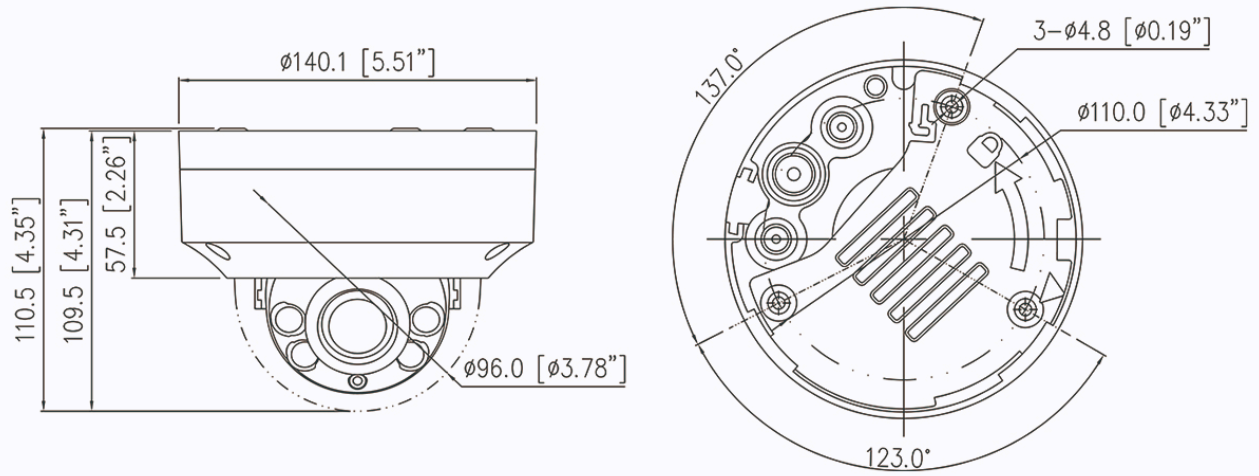

## Key Features

- 1/2.8" STARVIS™ CMOS
- Max. 8MP(3840 × 2160) @25/30 fps resolution
- Supports face, human, and vehicle detection & capture.
- Supports human and vehicle attribute detection.
- Intelligent analytics: Intrusion, smart motion detection, single line crossing, double line crossing, loitering, wrong-way detection, area people limit, perimeter detection, illegal parking, running detection, fall detection, fight detection, and people counting.
- True WDR (120dB), 3D DNR, ROI, Defog, HLC
- Smart IR distance up to 40 m
- 1/1 audio input/output, 1/1 alarm input/output
- Built-in microSD card slot
- Internal termination, IP66, IK10 protection

## Dimensions (mm)