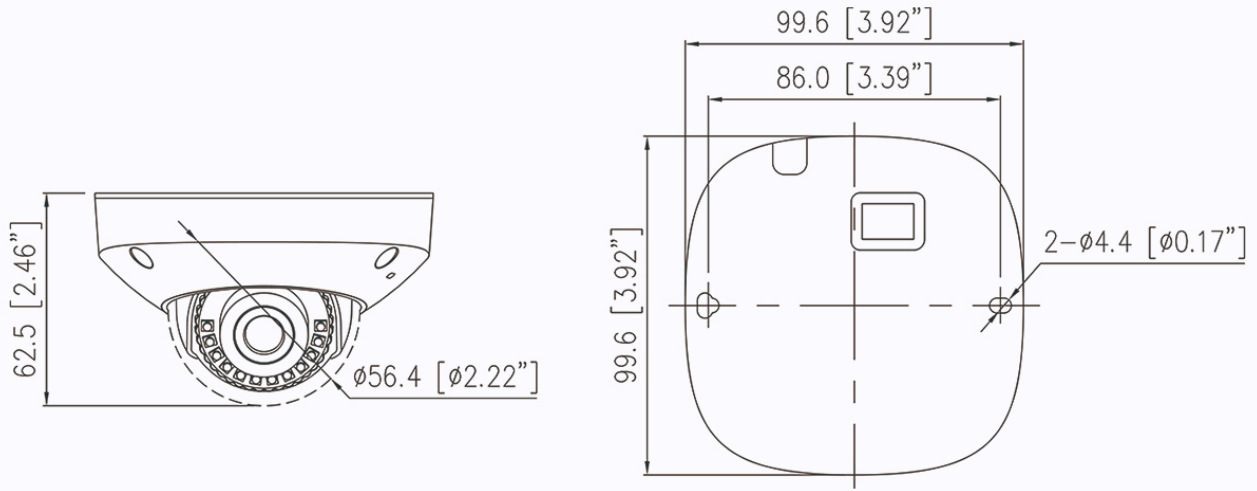

Dimensions (mm)

Accessories

Optional:

IK-AJ47 Junction Box	IK-AW382A Wall Mount	IK-ACC04 Pendant Cap	IK-AC02 Ceiling Mount
IK-AW01 Wall Mount	IK-AW02 Wall Mount	IK-AP01 Pole Mount	IK-ACR02 Corner Mount