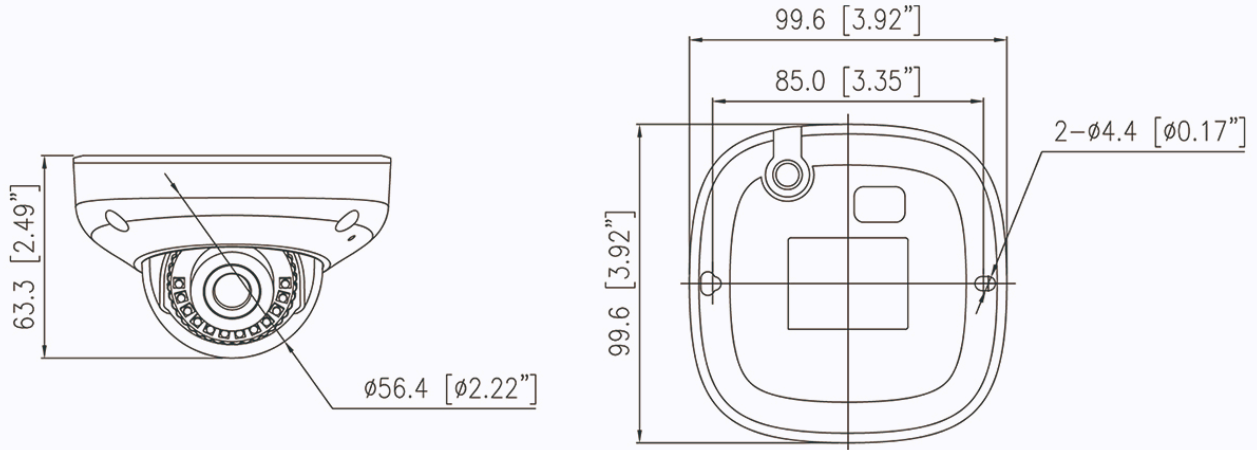

Dimensions (mm)

Accessories

Optional:

IK-AJ47 Junction Box	IK-AW382A Wall Mount	IK-ACC04 Pendant Cap	IK-AC02 Ceiling Mount
IK-AW01 Wall Mount	IK-AW02 Wall Mount	IK-AP01 Pole Mount	IK-ACR02 Corner Mount