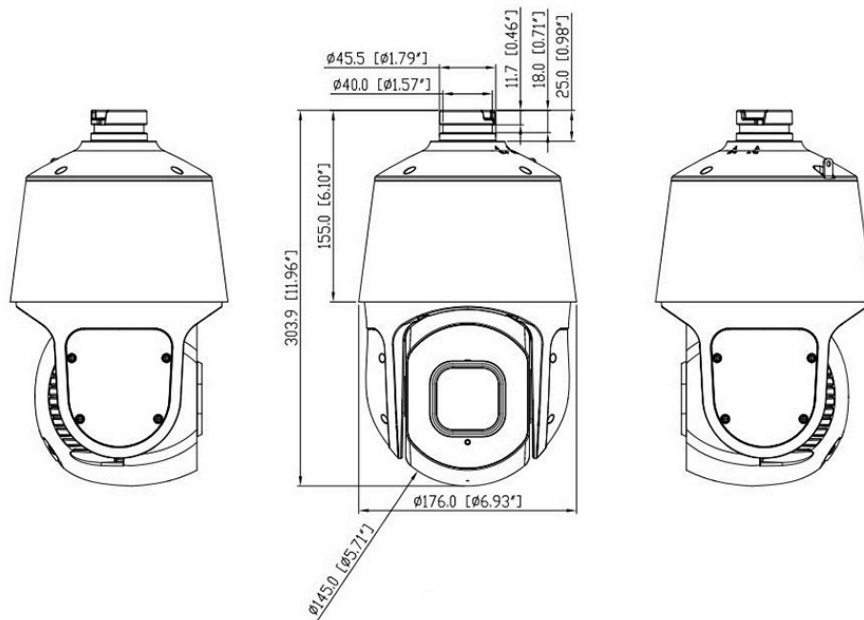

### PTZ

Pan/Tilt Range	Pan: 0° to 360° endless, Tilt: -15° to +90° (auto-flip)
Pan Speed	Pan speed: 0.1° to 180°/s, preset speed: 180°/s
Tilt Speed	Tilt speed: 0.1° to 90°/s, preset speed: 90°/s
Preset Accuracy	$\leq 0.2^\circ$
Preset	400
Track	6 Track
Scan	12 Scan
Tour	12 Tour (up to 32 presets each tour)
Intelligent Tracking	Supported Object auto tracking (Person/Vehicle)
Power-Off Memory	Supported
3D Positioning	Supported
PTZ Status Display	Supported

Ingress Protection	IP67/IK10 (housing), NEMA 4X (optional)
Certifications	CE-EMC - EN 55032, EN IEC 61000-6-3, EN IEC 61000-3-2, EN 61000-3-3, EN 55035, EN 50130-4 CE-LVD- EN IEC 62368-1 FCC 47 CFR Part 15 Subpart B
Material	Metal
Dimensions	φ176.0 × 303.9 mm (φ6.93 × 11.96 inch)
Net Weight	4 kg (8.82 lb)

## Dimensions (mm)