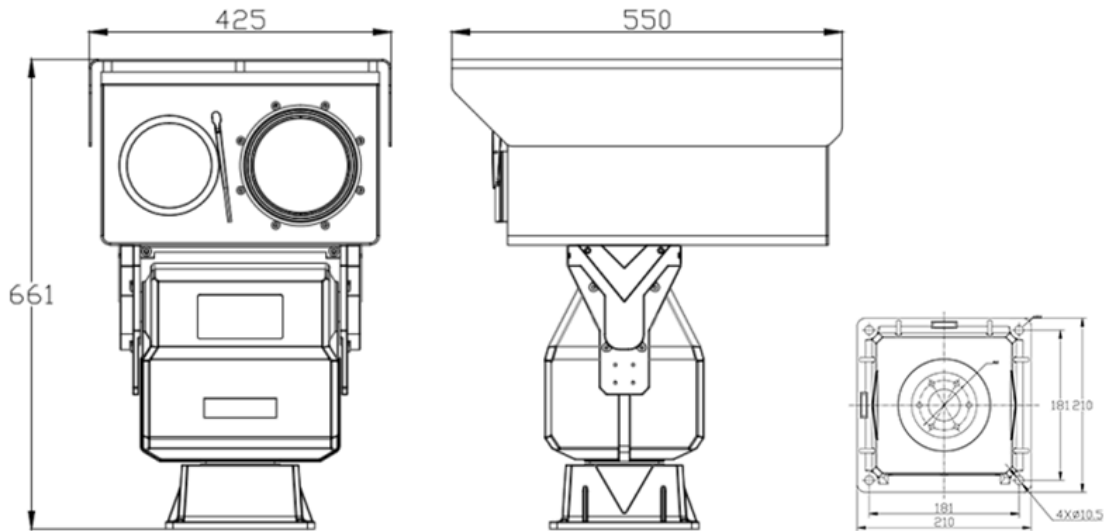

Dimensions (mm)

Accessories

Optional:

IK-AJ46M Junction Box	IK-AW382A Wall Mount	IK-ACC02A Pendant Cap	IK-AC02 Ceiling Mount
IK-AW01 Wall Mount	IK-AW02 Wall Mount	IK-AP01 Pole Mount	IK-ACR02 Corner Mount