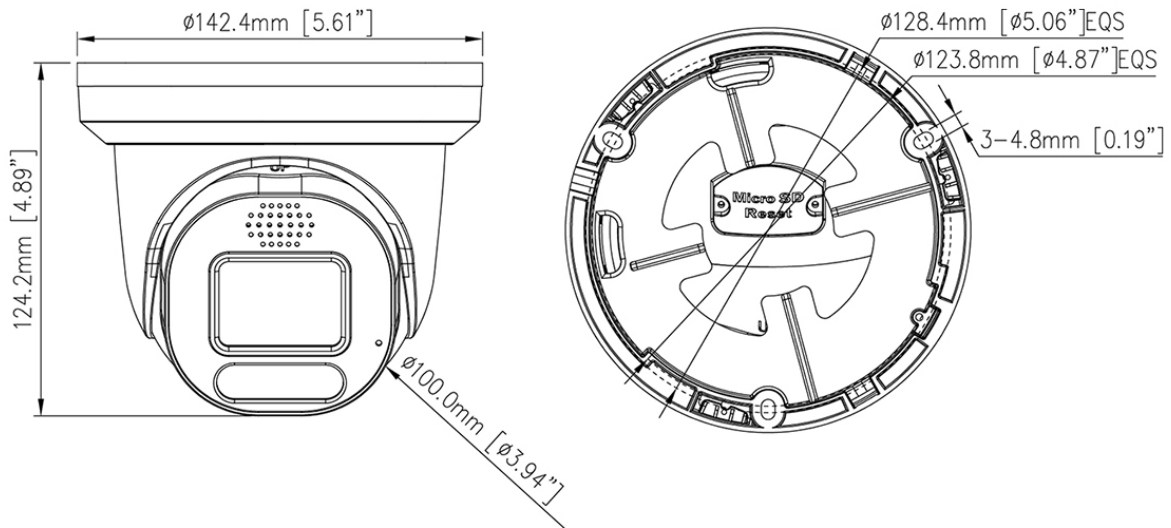

Dimensions (mm)

Accessories

Optional:

IK-AJ45G Junction Box	IK-ACC06 Pendant Cap	IK-AC02 Ceiling Mount	IK-AW01 Wall Mount
IK-AW02 Wall Mount	IK-AP01 Pole Mount	IK-ACR02 Corner Mount