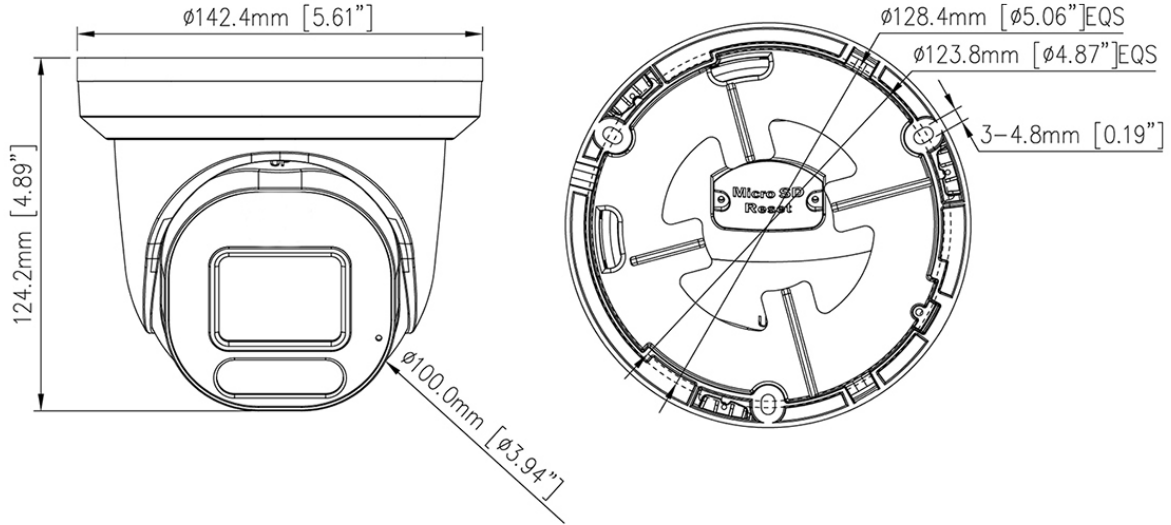

## Key Features

- 1/3" progressive scan CMOS
- Max. 4MP (2560 × 1440) @25/30fps resolution
- 2.7 to 13.5 mm motorized varifocal lens
- Supports face, human, and vehicle detection.
- Intelligent analytics: Intrusion, smart motion detection, single line crossing, double line crossing, loitering, wrong-way detection, illegal parking, and people counting.
- DWDR, 3D DNR, ROI, HLC, BLC, Defog
- Built-in IR and warm LEDs, smart illumination distance up to 30m
- Built-in microphone and microSD card slot (up to 1 TB)
- IP66-rated protection

## Specifications

Camera	
Image Sensor	1/3" Progressive Scan CMOS
Max Resolution	4MP, 2560(H) × 1440(V)
Shutter Speed	1/5 to 1/20,000s
Min Illumination	Color: 0.01 Lux @ (F1.6, AGC ON), B/W: 0.005 Lux @ (F1.6, AGC ON), 0 Lux with illuminator on
Day & Night	Auto (ICR)
Angle Adjustment	Pan: 0° to 360°, Tilt: 5° to 75°, Rotation: 0° to 360°
Lens	
Lens Type	Varifocal lens, motorized focal
Focal Length	2.7 to 13.5 mm
Max. Aperture	F1.6
Field of View (FOV)	H: 90° to 29.8°, V: 48.3° to 16.8°
Iris	Fixed Iris
Illuminator	
Type	IR, Warm light
IR wavelength	850nm
Distance	IR distance up to 30 m (98.4 ft) Warm light distance up to 20 m (65.6 ft)
Control	IR mode, White mode, Intelligent mode, None
Intelligent Analytics	
AI Multi-Target	Supports face, human, and vehicle detection.
Intelligent Analysis	Intrusion, smart motion detection, single line crossing, double line crossing, loitering, wrong-way detection, and illegal parking. - Supports accurate target classification (human/vehicle)
People Counting	Supported
Video & Audio	
Number of Streams	3 Streams
Resolution	Stream1: 2560×1440, 2304×1296, 1920×1080, 1280×720 Stream2: D1, VGA, CIF Stream3: VGA, CIF, QVGA
Frame Rate	Up to 25/30fps
Bit Rate Control	CBR/VBR

## Dimensions (mm)