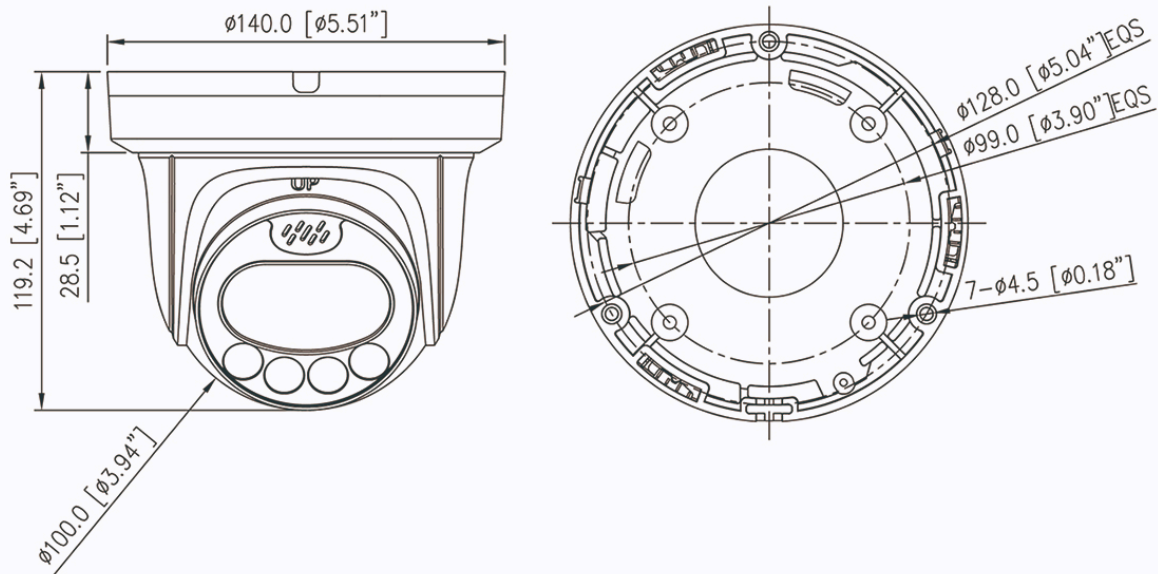

Dimensions (mm)

Accessories

Optional:

IK-AJ45G Junction Box	IK-ACC06 Pendant Cap	IK-AC02 Ceiling Mount	IK-AW01 Wall Mount
IK-AW02 Wall Mount	IK-AP01 Pole Mount	IK-ACR02 Corner Mount