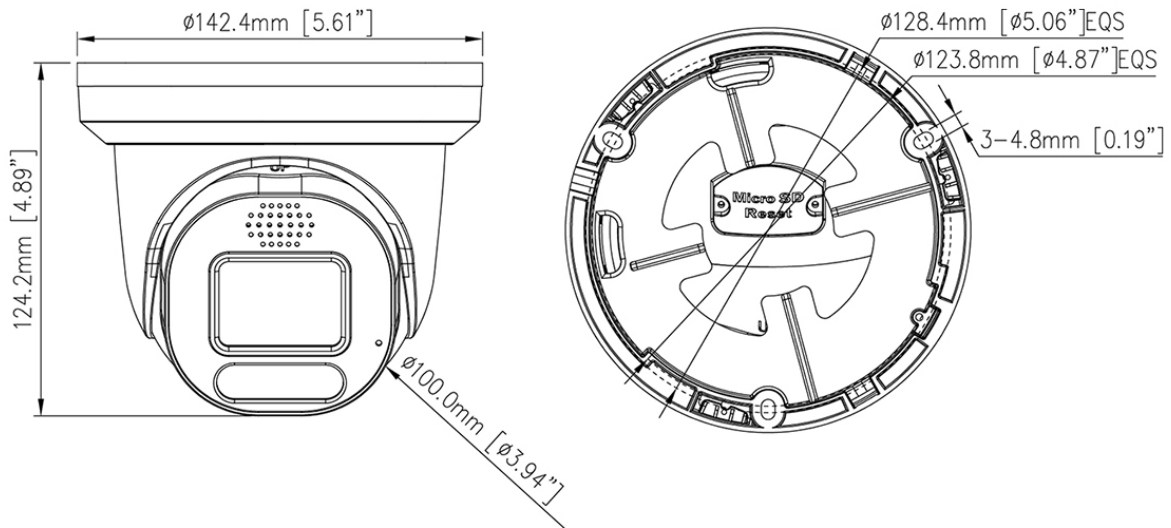

## Key Features

- 1/3" progressive scan CMOS
- Max. 5MP (2560 × 1920) @25fps resolution
- 2.7 to 13.5 mm motorized varifocal lens
- Supports face, human, and vehicle detection.
- Intelligent analytics: Intrusion, smart motion detection, single line crossing, double line crossing, loitering, wrong-way detection, illegal parking, and people counting.
- DWDR, 3D DNR, ROI, HLC, BLC, Defog
- Built-in IR and warm LEDs, smart illumination distance up to 30m
- Built-in microphone and speaker
- Built-in microSD card slot (up to 1 TB)
- IP66-rated protection

## Specifications

Camera	
Image Sensor	1/3" Progressive Scan CMOS
Max Resolution	5MP, 2560(H) × 1920(V)
Shutter Speed	1/5 to 1/20,000s
Min Illumination	Color: 0.01 Lux @ (F1.6, AGC ON), B/W: 0.005 Lux @ (F1.6, AGC ON), 0 Lux with illuminator on
Day & Night	Auto (ICR)
Angle Adjustment	Pan: 0° to 360°, Tilt: 5° to 75°, Rotation: 0° to 360°
Lens	
Lens Type	Varifocal lens, motorized focal
Focal Length	2.7 to 13.5 mm
Max. Aperture	F1.6
Field of View (FOV)	H: 90° to 29.8°, V: 48.3° to 16.8°
Iris	Fixed Iris
Illuminator	
Type	IR, Warm light
IR wavelength	850nm
Distance	IR distance up to 30 m (98.4 ft) Warm light distance up to 20 m (65.6 ft)
Control	IR mode, White mode, Intelligent mode, None
Intelligent Analytics	
AI Multi-Target	Supports face, human, and vehicle detection.
Intelligent Analysis	Intrusion, smart motion detection, single line crossing, double line crossing, loitering, wrong-way detection, and illegal parking. - Supports accurate target classification (human/vehicle)
People Counting	Supported
Video & Audio	
Number of Streams	3 Streams
Resolution	Stream1: 2560×1920, 2560×1440, 2304×1296, 1920×1080, 1280×720 Stream2: D1, VGA, CIF Stream3: VGA, CIF, QVGA
Frame Rate	Up to 25fps
Bit Rate Control	CBR/VBR

## Dimensions (mm)