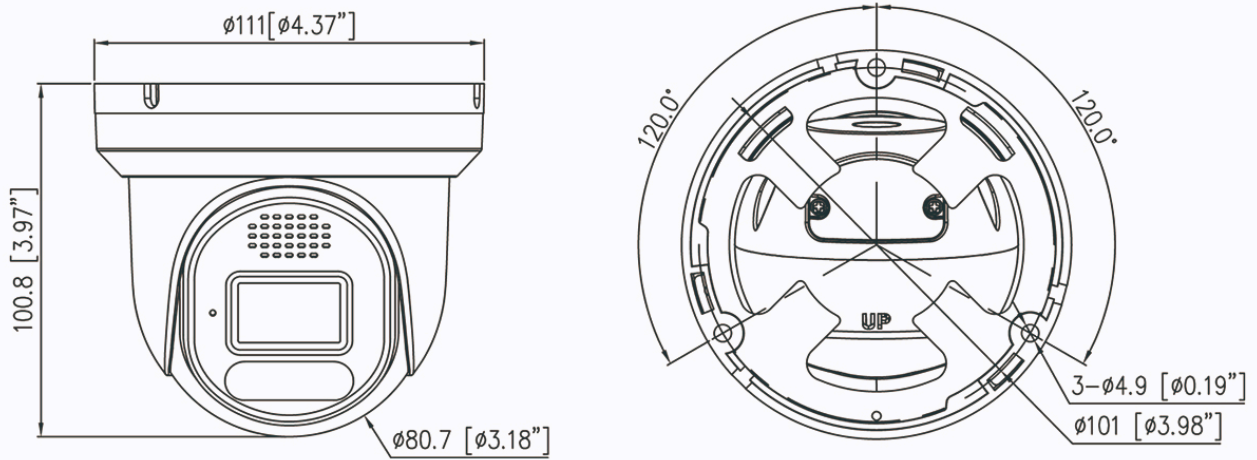

Dimensions (mm)

Accessories

Optional:

IK-AJ46M Junction Box	IK-AW382A Wall Mount	IK-ACC02A Pendant Cap	IK-AC02 Ceiling Mount
IK-AW01 Wall Mount	IK-AW02 Wall Mount	IK-AP01 Pole Mount	IK-ACR02 Corner Mount