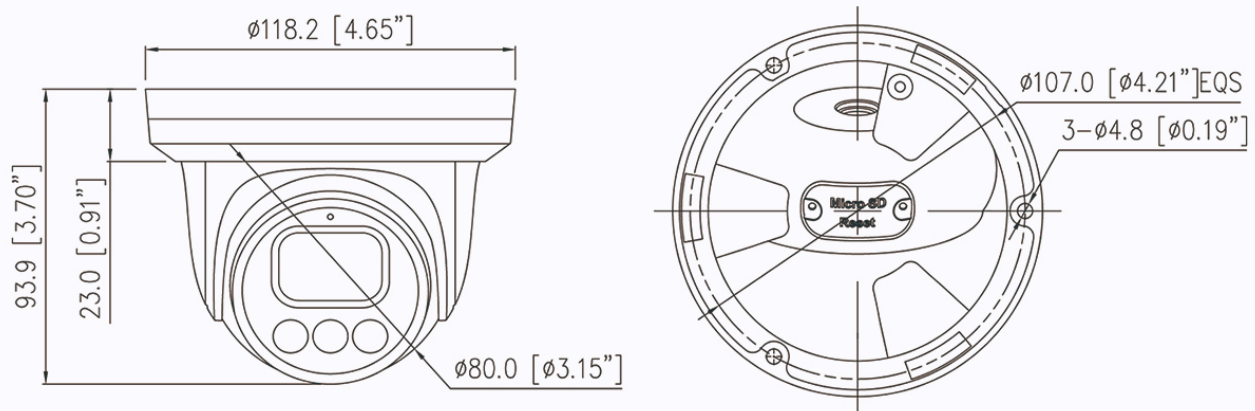

## Key Features

- 1/3" progressive scan CMOS
- Max. 4MP(2560 × 1440) @25fps resolution
- Supports face, human, and vehicle detection.
- Intelligent analytics: Intrusion, smart motion detection, and line crossing
- DWDR, 3D DNR, ROI, HLC, BLC, Defog
- Built-in microphone and SD card slot, up to 1TB microSD card
- Smart IR distance up to 30m
- IP67-rated housing

## Specifications

Camera	
Image Sensor	1/3" Progressive Scan CMOS
Max Resolution	4MP, 2560(H) × 1440(V)
Shutter Speed	1/5 to 1/20,000s
Min Illumination	Color: 0.05 Lux @ (F2.0, AGC ON), B/W: 0.01 Lux @ (F2.0, AGC ON), 0 Lux with IR on
Day & Night	Auto (ICR)
Angle Adjustment	Pan: 0° to 360°, Tilt: 0° to 90°, Rotation: 0° to 360°
Lens	
Lens Type	Fixed lens, fixed focal
Focal Length	2.8 mm
Max. Aperture	F2.0
Field of View (FOV)	H: 96.1°, V: 54.3°
Iris	Fixed Iris
Illuminator	
Type	IR
IR wavelength	850 nm
Distance	Up to 30 m (98.4 ft)
Control	Auto/Manual
Intelligent Analytics	
AI Multi-Target	Supports face, human, and vehicle detection
Intelligent Analysis	Intrusion, smart motion detection, line crossing - Supports accurate target classification (human/vehicle)
Video & Audio	
Number of Streams	3 Streams
Resolution	Stream1: 2560×1440, 2304×1296, 1920×1080, 1280×720 Stream2: D1, VGA, 640×360, CIF, QVGA Stream3: VGA, CIF, QVGA
Frame Rate	Up to 25fps
Bit Rate Control	CBR/VBR
Bit Rate	Stream1: 100 Kbps to 6 Mbps Stream2: 100 Kbps to 6 Mbps Stream3: 100 Kbps to 3 Mbps
Smart Encoding	Supported

## Dimensions (mm)