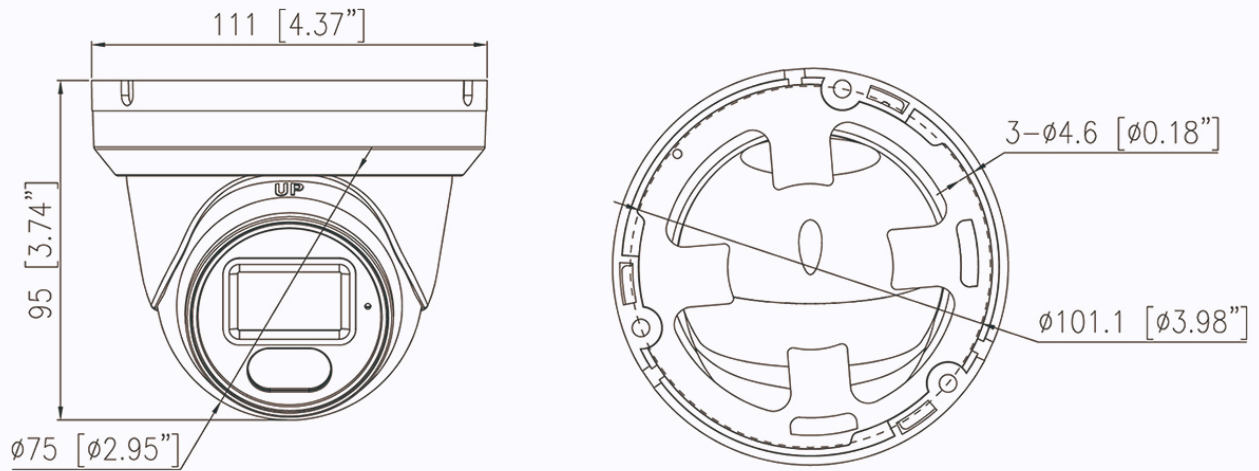

Dimensions (mm)

Accessories

Optional:

IK-AJ46M Junction Box	IK-AW382A Wall Mount	IK-ACC02A Pendant Cap	IK-AC02 Ceiling Mount
IK-AW01 Wall Mount	IK-AW02 Wall Mount	IK-AP01 Pole Mount	IK-ACR02 Corner Mount