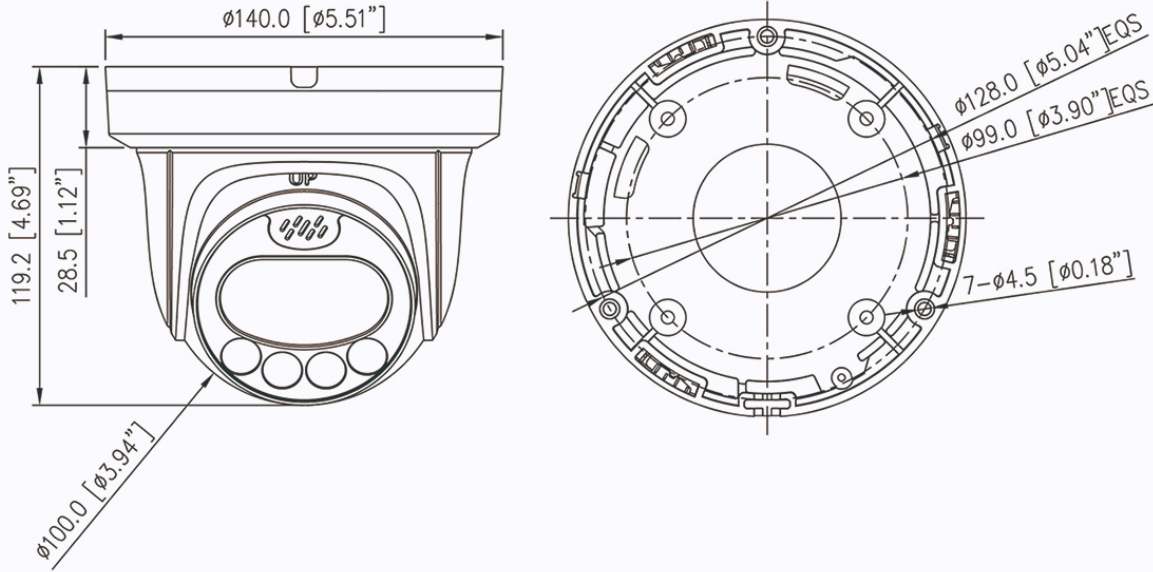

### Interface

Network Interface	1 × Ethernet (10/100 Base-T), RJ-45 connector
Built-in Microphone	Supported
Built-in Speaker	Supported
Audio Interface	1ch Input, 1ch Output
Alarm Interface	1ch Input, 1ch Output
SD Card Slot	Built-in, up to 256GB
Reset Button	Supported

### General

Language	English, Chinese, Traditional Chinese, Polish, Italian, Portuguese, Spanish, Russian, French, Czech, Hungarian, Japanese, Korean. Default: English
Power Supply	12 VDC (-15% to +25%)/PoE (802.3af)
Power Consumption	Max 11 W
Operating Temperature	-40°C to 55°C (-40°F to 131°F)
Operating Humidity	Less than 95% RH
Ingress Protection	IP66
Certifications	CE-EMC - EN 55032, EN IEC 61000-6-3, EN IEC 61000-3-2, EN 61000-3-3, EN 55035, EN 50130-4 FCC 47 CFR Part 15 Subpart B
Material	Aluminum alloy body, Decoration ring: plastic
Dimensions	φ140 × 119.2 mm (5.51 × 4.69 inch)
Net Weight	Approx. 0.9 kg (1.98 lb)

## Dimensions (mm)