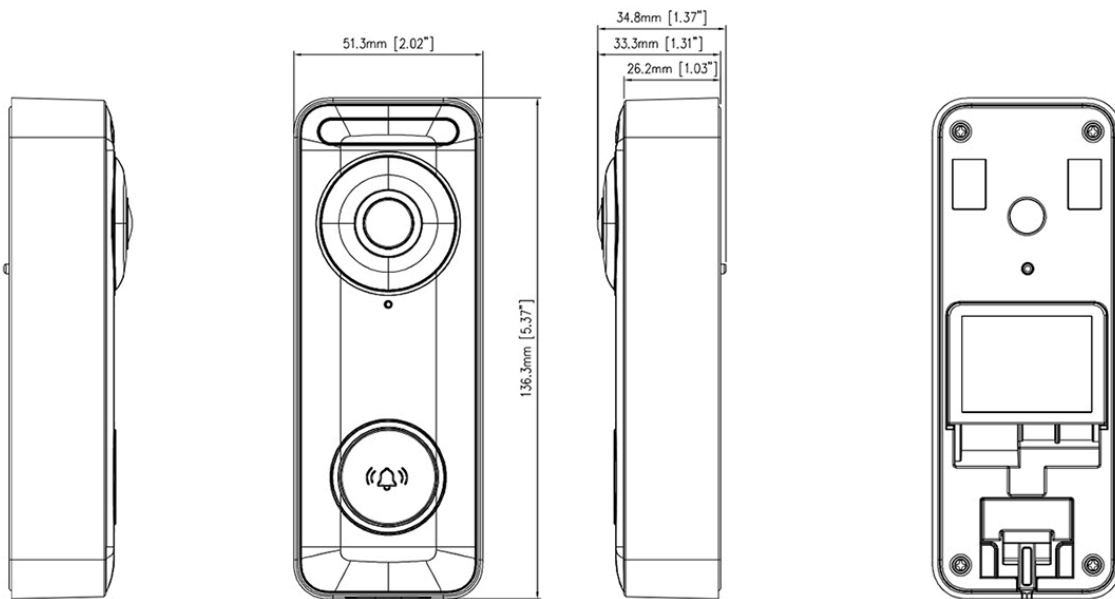

Operating Temperature	-20 °C to 50 °C (-4 °F to 122 °F)
Operating Humidity	Less-than 90% (no-condensing)
Ingress Protection	IP65
Certifications	CE / FCC
Material	Plastic
Dimensions	51.3 × 34.8 × 136.3 mm (2.02 × 1.37 × 5.37 inch)
Net Weight	Approx. 175 g (0.386 lb)
Mounting Method	Wall mount; horizontal angle adjustable with included 15° and 30° tilt brackets

Dimensions (mm)