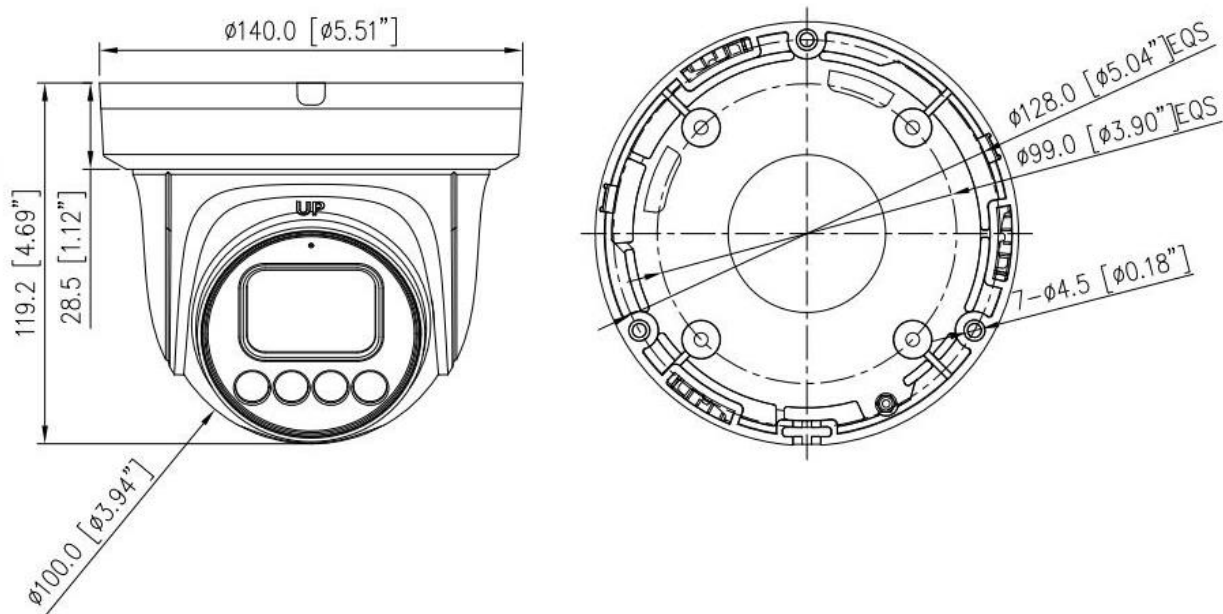

## Specification

Camera	
Image Sensor	1/1.8" Progressive Scan CMOS
Max. Resolution	3840(H) × 2160(V)
Electronic Shutter	Auto/Manual, 1/5 to 1/20,000s
Min. illumination	Color: 0.003 Lux @ (F1.3, AGC ON) , 0 Lux with IR on
Day & Night	Auto (ICR)
Wide Dynamic Range	True WDR
Angle Adjustment	Pan: 0° to 355°, Tilt: 0° to 80°, Rotation: 0° to 360°
Lens	
Lens Type	Varifocal lens, Motorized focal
Iris	Auto Iris
Focal Length	3.6 to 11 mm
Max. Aperture	F1.3
Field of View (FOV)	H: 112.6° to 47.9°, V: 58.2° to 26.8°
DORI Distance	
Detect	89.1 to 189.3 m (292.4 to 621.2 ft)
Observe	35.6 to 75.7 m (116.9 to 248.5 ft)
Recognize	17.8 to 37.9 m (58.5 to 124.2 ft)
Identify	8.9 to 18.9 m (29.2 to 62.1 ft)
DORI (Detect, Observe, Recognize, and Identify) is a standard system (EN-62676-4) for defining the ability of a person viewing the video to distinguish persons or objects within a covered area. The numbers in this table do not reflect intelligent function distances.	
Illuminator	
Illuminator Type	IR
Illumination Distance	Up to 50 m (164.0 ft)
Illumination On/Off Control	Auto/Manual
IR wavelength	850 nm
Intelligent Analytics	
Multi-Object Detection	Supports face, human, vehicle detection and capture. Supports multiple frame modes: Full Frame, Four-corner Frame, and Mosaic.

## Dimensions (mm)